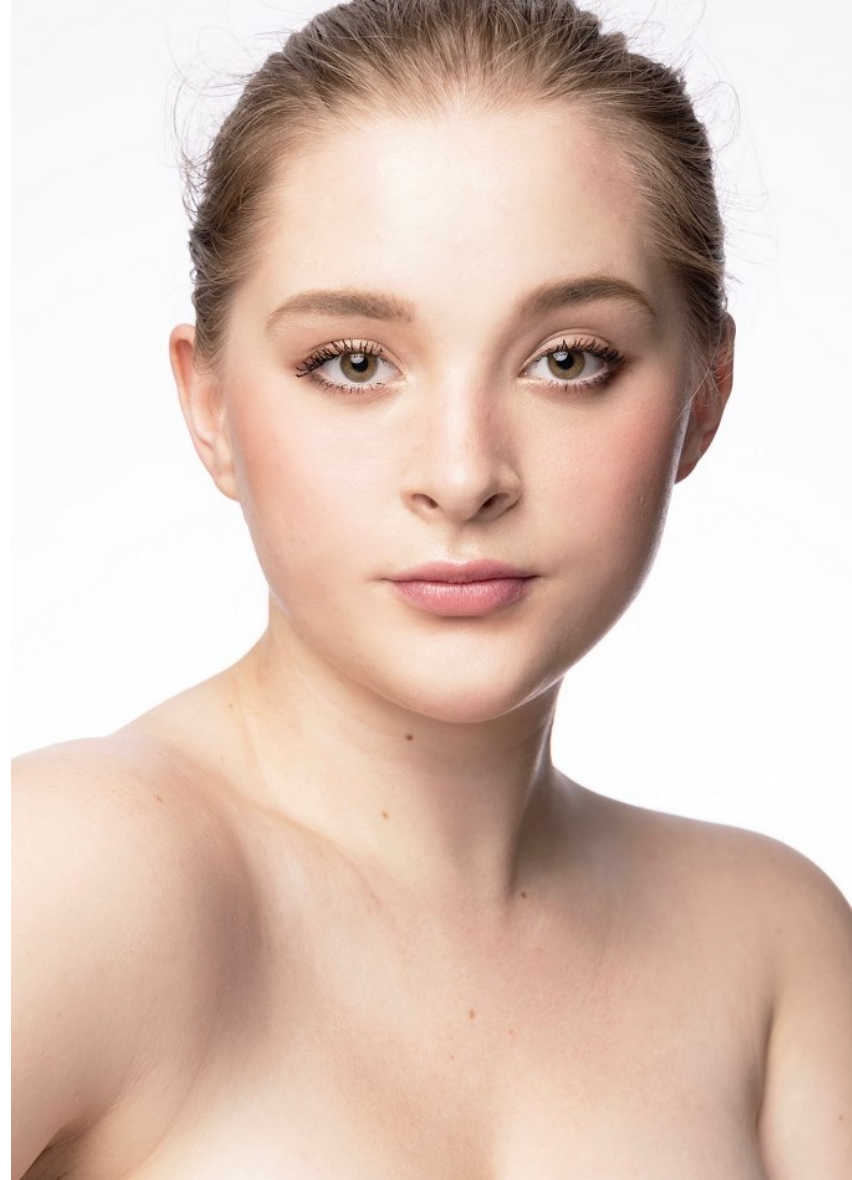

**HAILEY W**

Height 178cm/5'10" Bust 104cm/41" Waist 82cm/32.5" Hips 110cm/43.5" Dress 10-12 US Hair Dark Blonde Eyes Hazel

**HAILEY W**

Height 178cm/5'10" Bust 104cm/41" Waist 82cm/32.5" Hips 110cm/43.5" Dress 10-12 US Hair Dark Blonde Eyes Hazel