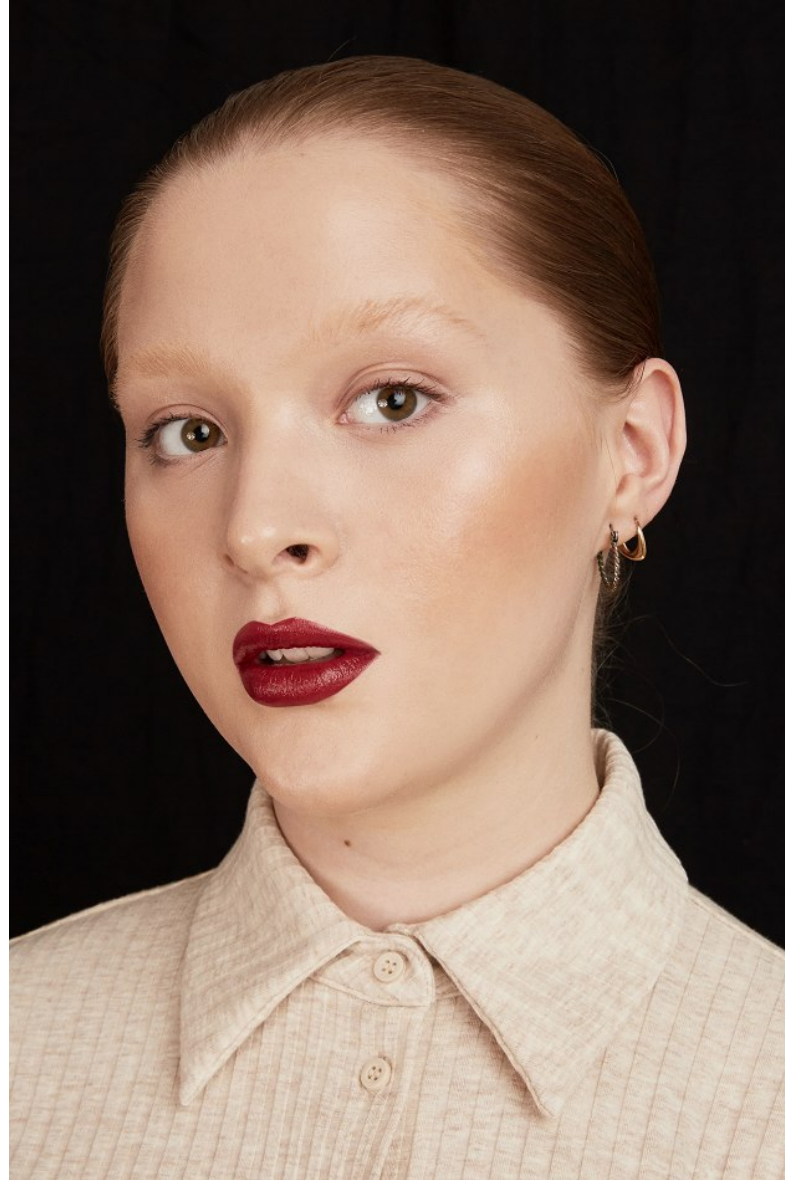

HAILEY W

Height 178cm/5'10" Bust 104cm/41" Waist 82cm/32.5" Hips 110cm/43.5" Dress 10-12 US Hair Dark Blonde Eyes Hazel