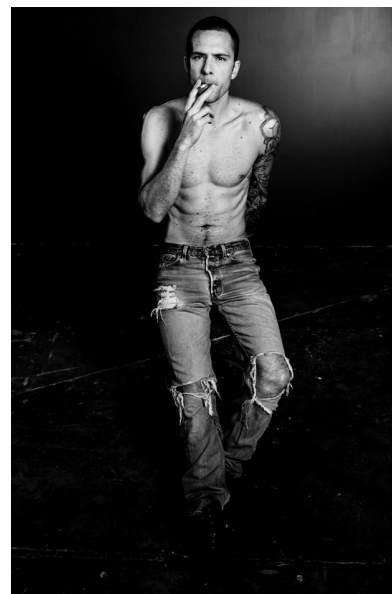

ROBERT M

Height 188cm/6'2" Waist 81cm/32" Inseam 86cm/34" Suit 96cm/38" Suit
Length R Shoe 10 US Hair Light Brown Eyes Blue

BICOASTAL
MGMT

264 W 40th St, Suite 502 | NEW YORK, NY, 10018
+1 212 590 0129 | info@bicoastalmgmt.com