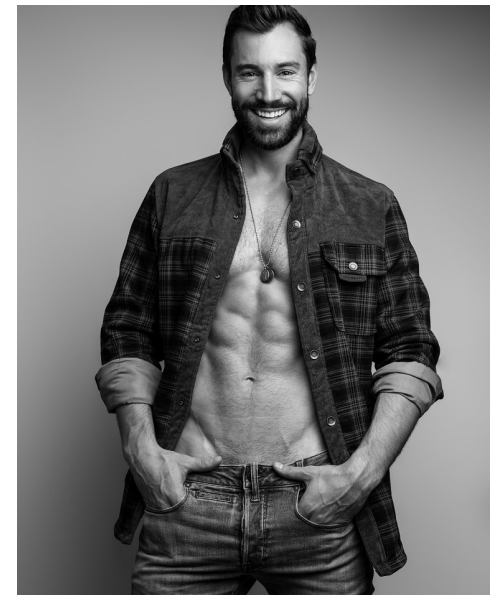

MATTHEW P

Height 185cm/6'1" Chest 101cm/40" Waist 81cm/32" Inseam 79cm/31"
Suit 101cm/40" Suit Length R Shoe 10.5 US Hair Brown Eyes Hazel

BICOASTAL
MGMT

264 W 40th St, Suite 502 | NEW YORK, NY, 10018
+1 212 590 0129 | info@bicoastalmgmt.com