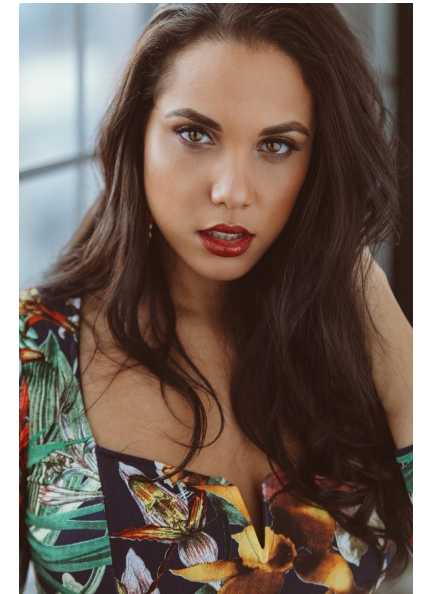

## HADASA I

Height 168cm/5'6" Bust 86cm/34" Waist 66cm/26" Hips 94cm/37" Dress 4  
US Shoe 8.5 US Hair Brown Eyes Brown

BICOASTAL  
MGMT

264 W 40th St, Suite 502 | NEW YORK, NY, 10018  
+1 212 590 0129 | [info@bicoastalmgmt.com](mailto:info@bicoastalmgmt.com)