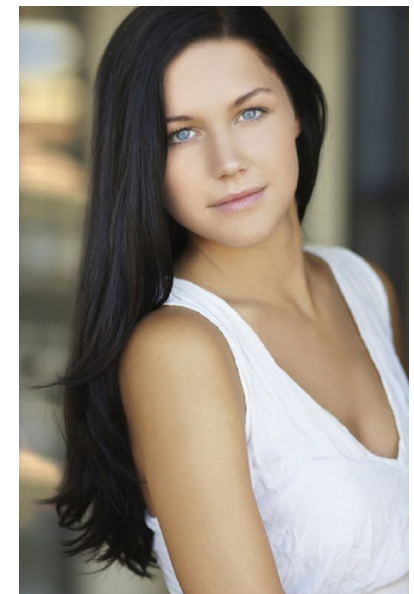

JAEL L

Height 173cm/5'8" Bust 86cm/34" Waist 69cm/27" Hips 95cm/37.5" Dress 4
US Shoe 8.5 US Hair Brown Eyes Blue/Green

BICOASTAL MGMT

264 W 40th St, Suite 502 | NEW YORK, NY, 10018
+1 212 590 0129 | info@bicoastalmgmt.com