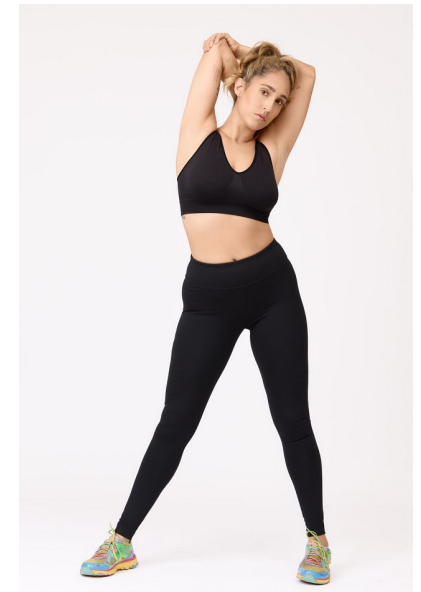

## RUBY Y

Height 170cm/5'7" Bust 91cm/36" Waist 71cm/28" Hips 97cm/38" Dress 6  
US Shoe 7 US Hair Dark Blonde Eyes Brown

BICOASTAL  
MGMT

264 W 40th St, Suite 502 | NEW YORK, NY, 10018  
+1 212 590 0129 | info@bicoastalmgmt.com