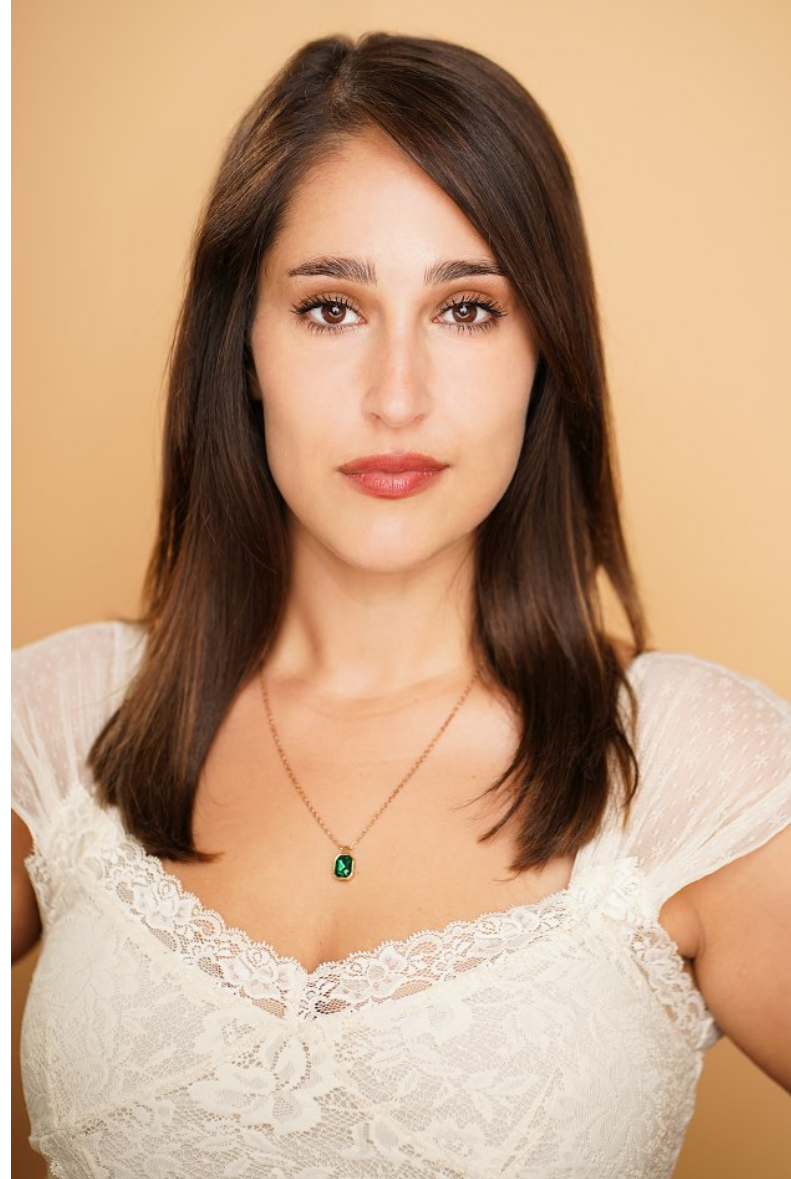

**RUBY Y**

Height 170cm/5'7" Bust 91cm/36" Waist 71cm/28" Hips 97cm/38" Dress 6 US Shoe 7 US Hair Dark Blonde Eyes Brown

**RUBY Y**

Height 170cm/5'7" Bust 91cm/36" Waist 71cm/28" Hips 97cm/38" Dress 6 US Shoe 7 US Hair Dark Blonde Eyes Brown

**RUBY Y**

Height 170cm/5'7" Bust 91cm/36" Waist 71cm/28" Hips 97cm/38" Dress 6 US Shoe 7 US Hair Dark Blonde Eyes Brown