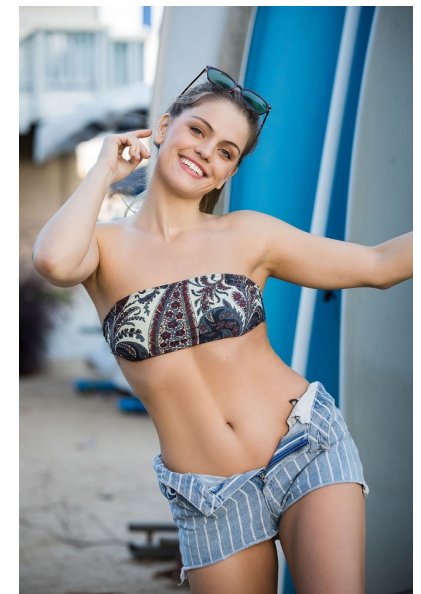

CAROLYN S

Height 171cm/5'7.5" Bust 86cm/34" B Waist 70cm/27.5" Hips 95cm/37.5"
Dress 4 US Shoe 8 US Hair Blonde Eyes Blue

BICOASTAL
MGMT

264 W 40th St, Suite 502 | NEW YORK, NY, 10018
+1 212 590 0129 | info@bicoastalmgmt.com