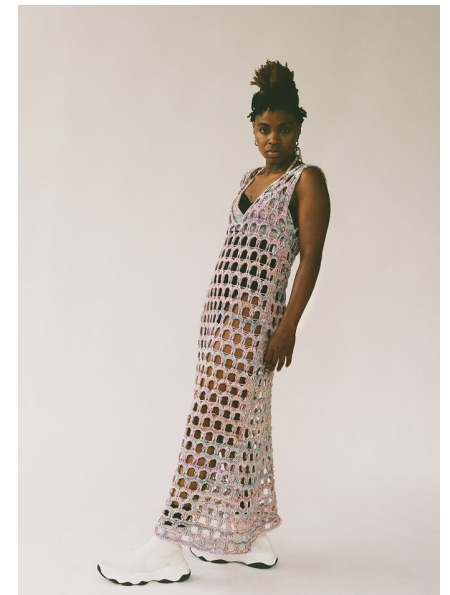

UNIQUE J

Height 168cm/5'6" Bust 89cm/35" Waist 74cm/29" Hips 107cm/42" Dress 6
US Shoe 7 US Hair Blonde Eyes Brown

BICOASTAL
MGMT

264 W 40th St, Suite 502 | NEW YORK, NY, 10018
+1 212 590 0129 | info@bicoastalmgmt.com