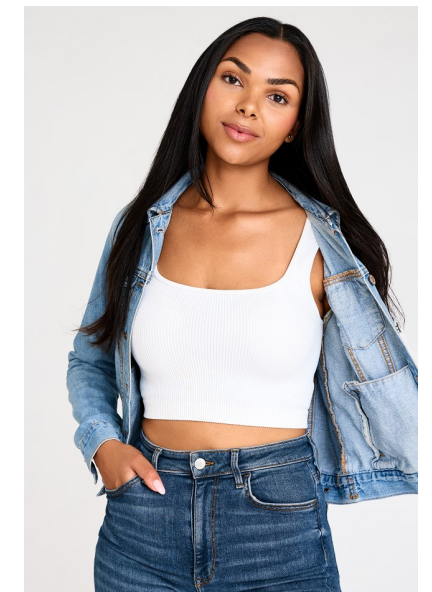

MICHÈLE T

Height 178cm/5'10" Bust 86cm/34" C Waist 67cm/26.5" Hips 99cm/39"
Dress 4 US Shoe 10 US Hair Dark Brown Eyes Brown

BICOASTAL
MGMT

264 W 40th St, Suite 502 | NEW YORK, NY, 10018
+1 212 590 0129 | info@bicoastalmgmt.com