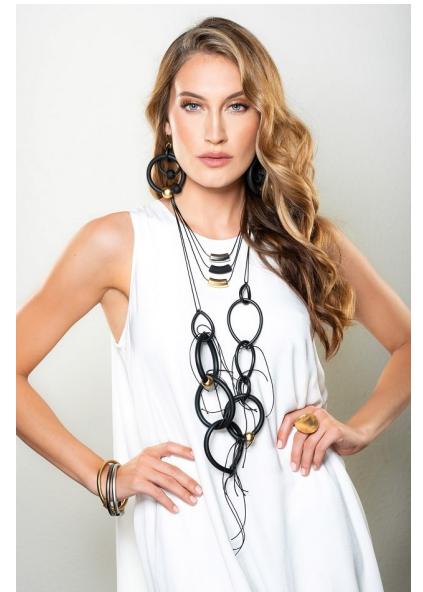

EMMA T

Height 175cm/5'9" Dress 4 US Shoe 9.5 US Hair Brown Eyes Blue

BICOASTAL
MGMT

1385 Broadway, Suite 1001, New York, 10018
+1 212 590 0129 | info@bicoastalmgmt.com