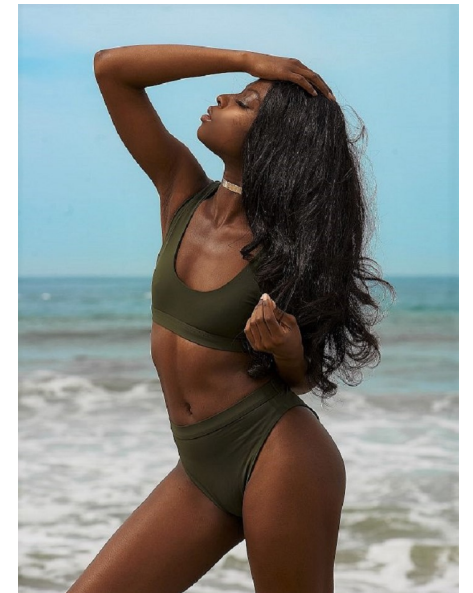

CORALIE D

Height 173cm/5'8" Dress 2 US Shoe 8.5 US Hair Dark Brown Eyes Brown

BICOASTAL
MGMT

1385 Broadway, Suite 1001, New York, 10018
+1 212 590 0129 | info@bicoastalmgmt.com