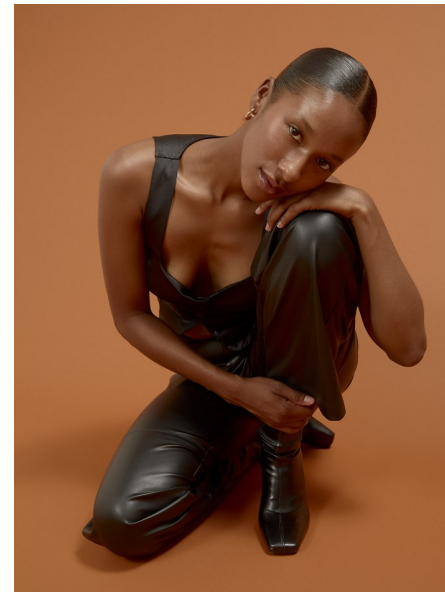

DEJA P

Height 173cm/5'8" Bust 84cm/33" Waist 63cm/25" Hips 86cm/34" Dress 0-2
US Shoe 9 US Hair Black Eyes Brown

BICOASTAL
MGMT

264 W 40th St, Suite 502 | NEW YORK, NY, 10018
+1 212 590 0129 | info@bicoastalmgmt.com