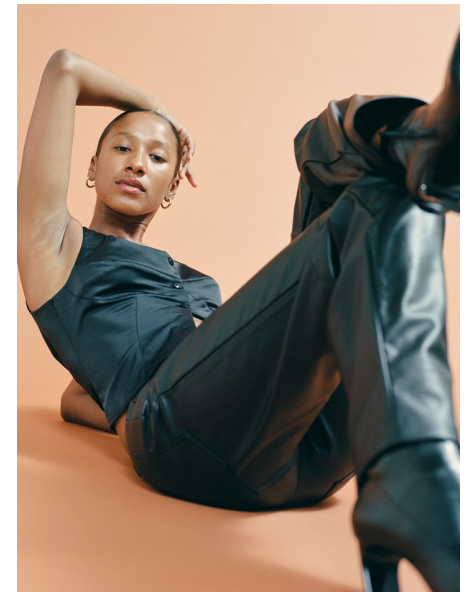

DEJA P

Height 173cm/5'8" Bust 84cm/33" Waist 63cm/25" Hips 86cm/34" Dress 0-2
US Shoe 9 US Hair Black Eyes Brown

BICOASTAL
MGMT

264 W 40th St, Suite 502 | NEW YORK, NY, 10018
+1 212 590 0129 | info@bicoastalmgmt.com