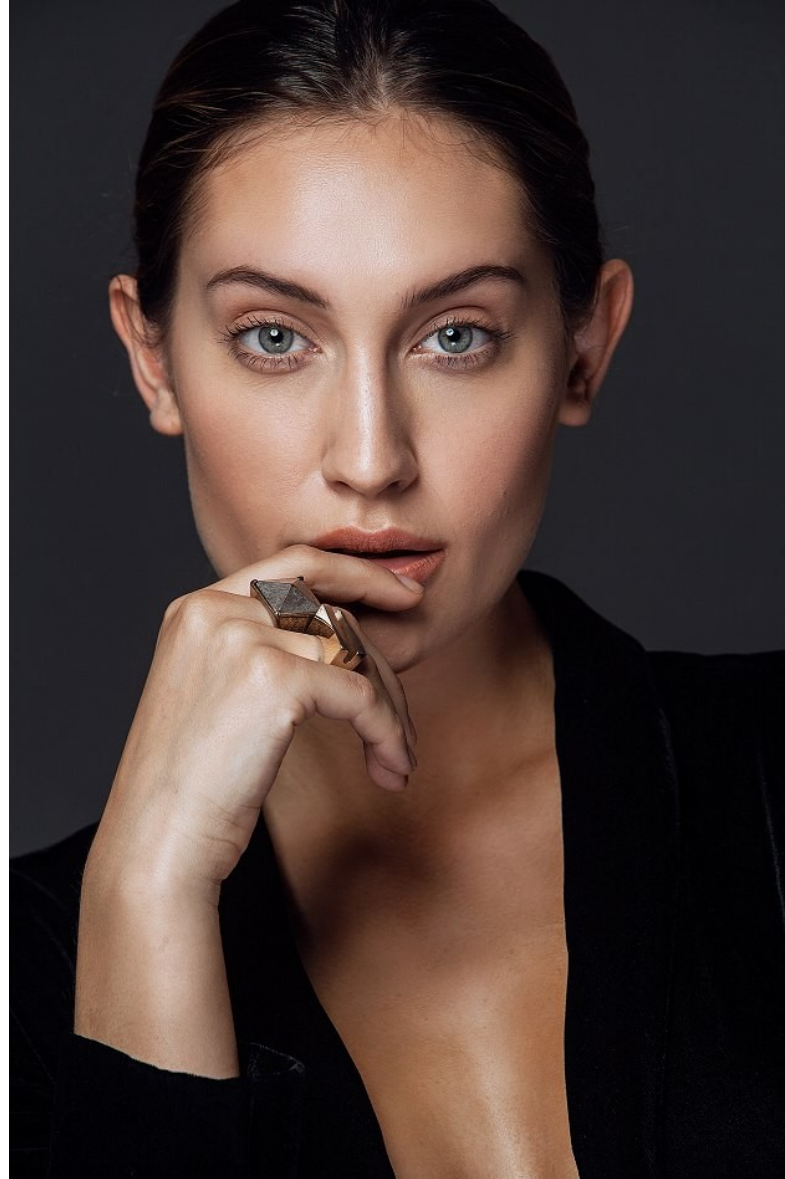

BICOASTAL
MGMT

EMMA T

Height 175cm/5'9" Bust 86cm/34" C Waist 69cm/27" Hips 94cm/37" Dress 4 US Shoe 9.5 US Hair Brown Eyes Blue

EMMA T

Height 175cm/5'9" Bust 86cm/34" C Waist 69cm/27" Hips 94cm/37" Dress 4 US Shoe 9.5 US Hair Brown Eyes Blue

BICOASTAL
MGMT

EMMA T

Height 175cm/5'9" Bust 86cm/34" C Waist 69cm/27" Hips 94cm/37" Dress 4 US Shoe 9.5 US Hair Brown Eyes Blue