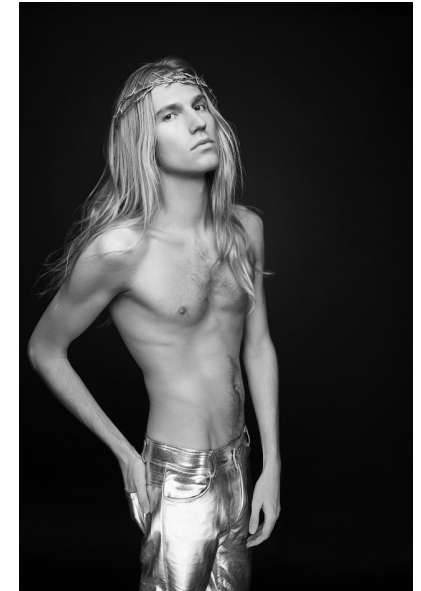

ETHAN W

Height 185cm/6'1" Waist 71cm/28" Inseam 81cm/32" Suit 91cm/36" Suit
Length R Shoe 12 US Hair Blonde Eyes Hazel

BICOASTAL
MGMT

264 W 40th St, Suite 502 | NEW YORK, NY, 10018
+1 212 590 0129 | info@bicoastalmgmt.com