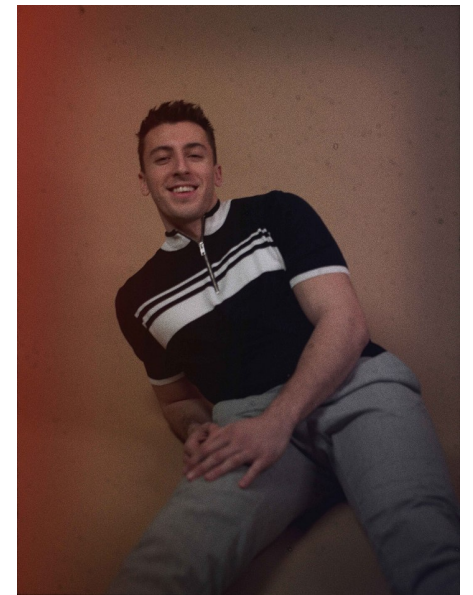

THOMAS D

Height 182cm/5'11.5" Waist 81cm/32" Inseam 81cm/32" Suit 102cm/40" Suit
Length R Shoe 9.5 US Hair Black Eyes Brown

BICOASTAL
MGMT

264 W 40th St, Suite 502 | NEW YORK, NY, 10018
+1 212 590 0129 | info@bicoastalmgmt.com