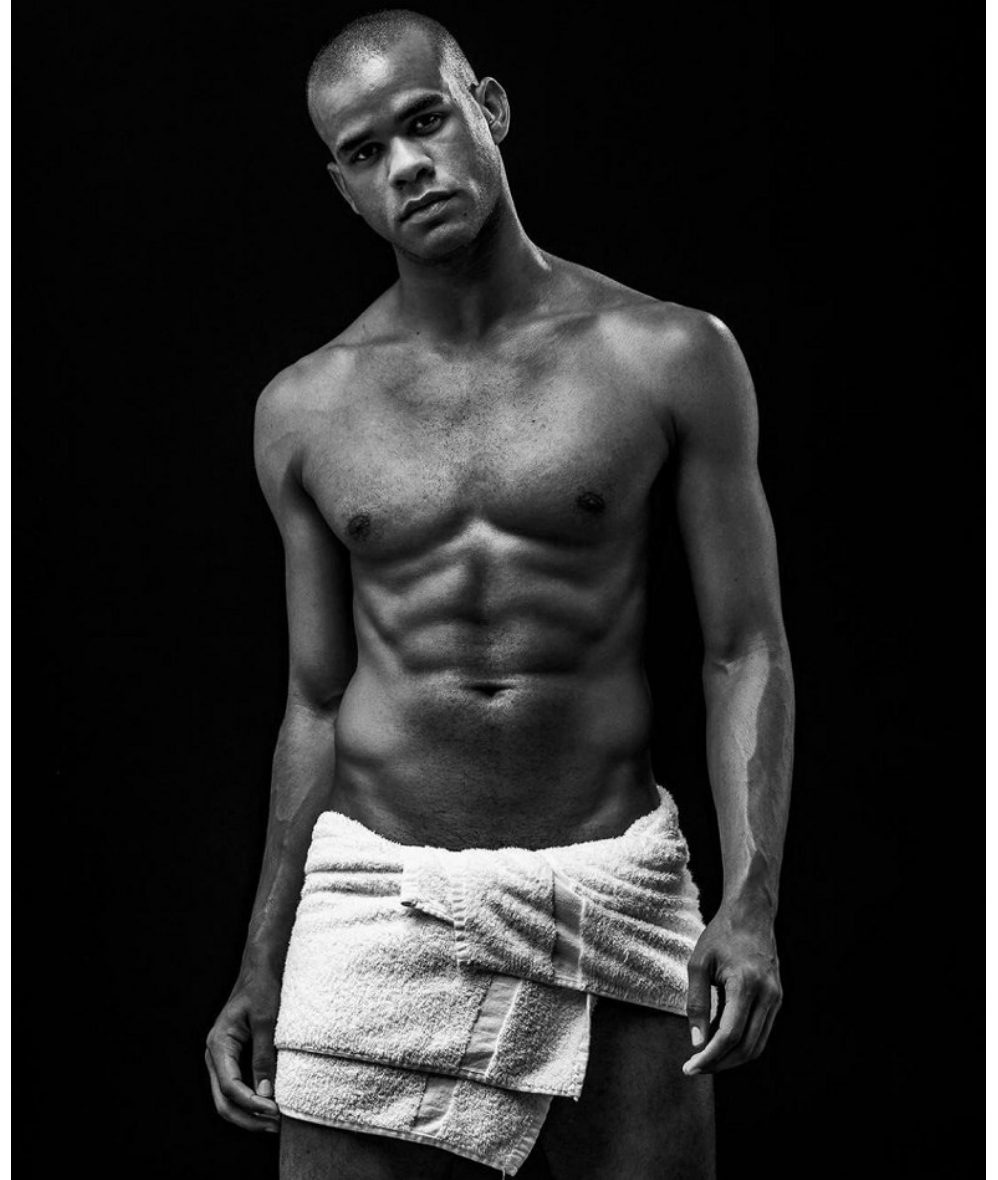

RAMON G

Height 183cm/6'0" Waist 81cm/32" Inseam 81cm/32" Suit 102cm/40" Suit Length R Shoe 10.5 US Hair Black Eyes Brown

RAMON G

Height 183cm/6'0" Waist 81cm/32" Inseam 81cm/32" Suit 102cm/40" Suit Length R Shoe 10.5 US Hair Black Eyes Brown

RAMON G

Height 183cm/6'0" Waist 81cm/32" Inseam 81cm/32" Suit 102cm/40" Suit Length R Shoe 10.5 US Hair Black Eyes Brown