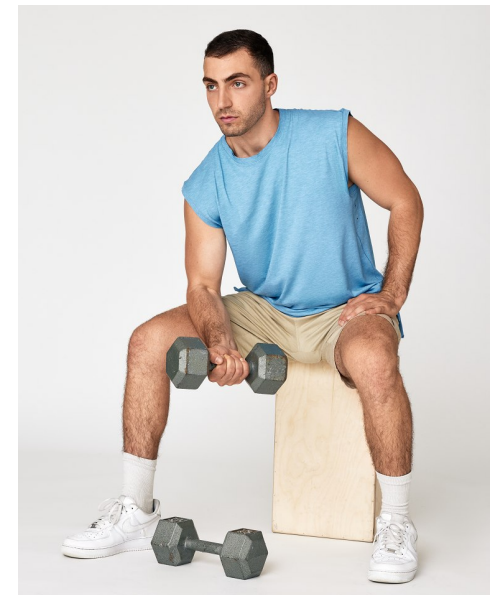

## JEFFREY J

Height 185cm/6'1" Chest 101cm/40" Waist 84cm/33" Inseam 79cm/31"  
Collar 38cm/15" Sleeve 89cm/35" Suit 101cm/40" Suit Length R Shoe 11  
US Top M Hair Brown Eyes Green

PERSONAL TRAINER  
BASKETBALL  
RUNNING  
SURFING  
TRACK & FIELD  
WEIGHT LIFTING