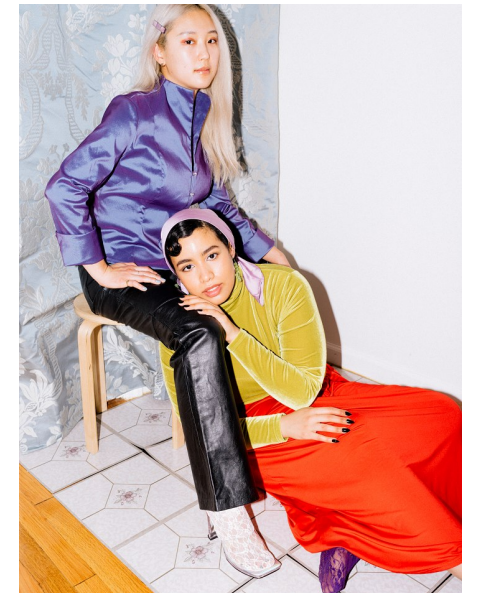

MARYAM S

Height 175cm/5'9" Dress 14 US Shoe 11 US Hair Brown Eyes Brown

BICOASTAL
MGMT

1385 Broadway, Suite 1001, New York, 10018
+1 212 590 0129 | info@bicoastalmgmt.com