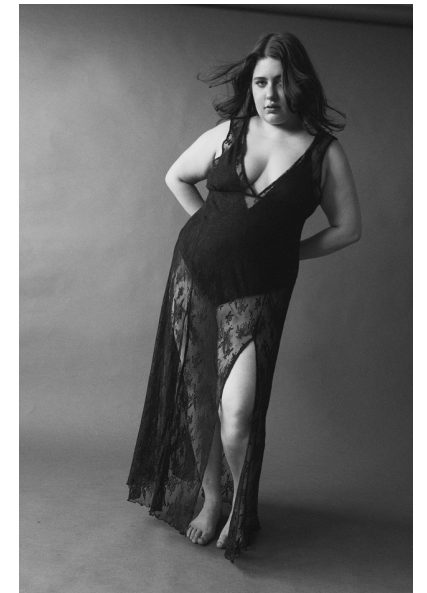

NATHALIE M

Height 176cm/5'9.5" Bust 111cm/43.5" C Waist 97cm/38" Hips 118cm/46.5"
Dress 16 US Shoe 8.5 US Hair Brown Eyes Blue

BICOASTAL
MGMT

264 W 40th St, Suite 502 | NEW YORK, NY, 10018
+1 212 590 0129 | info@bicoastalmgmt.com