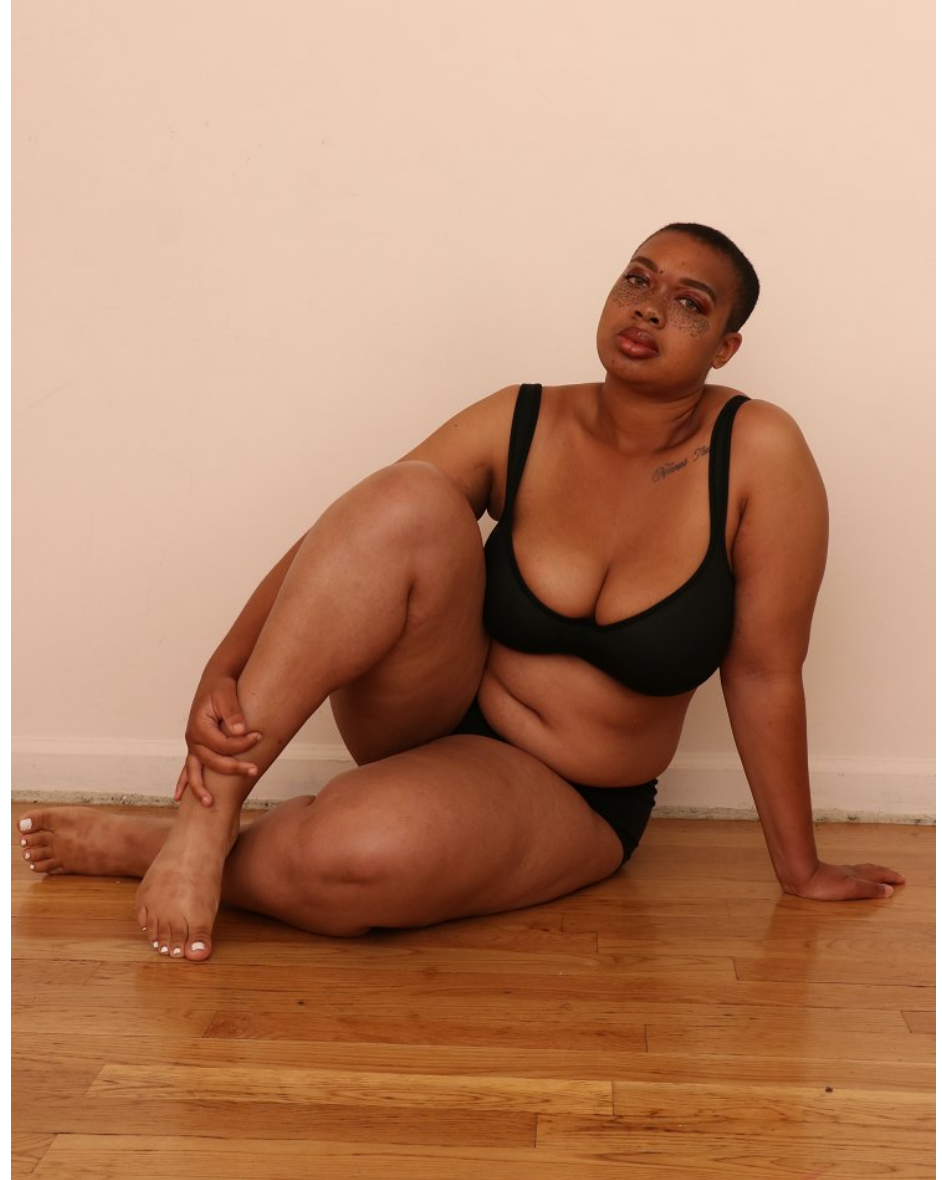

SADIE S

Height 172cm/5'7.5" Bust 107cm/42" G Waist 89cm/35" Hips 119cm/47" Dress 14-16 US Shoe 9.5 US Hair Brown Eyes Green

SADIE S

Height 172cm/5'7.5" Bust 107cm/42" G Waist 89cm/35" Hips 119cm/47" Dress 14-16 US Shoe 9.5 US Hair Brown Eyes Green

SADIE S

Height 172cm/5'7.5" Bust 107cm/42" G Waist 89cm/35" Hips 119cm/47" Dress 14-16 US Shoe 9.5 US Hair Brown Eyes Green