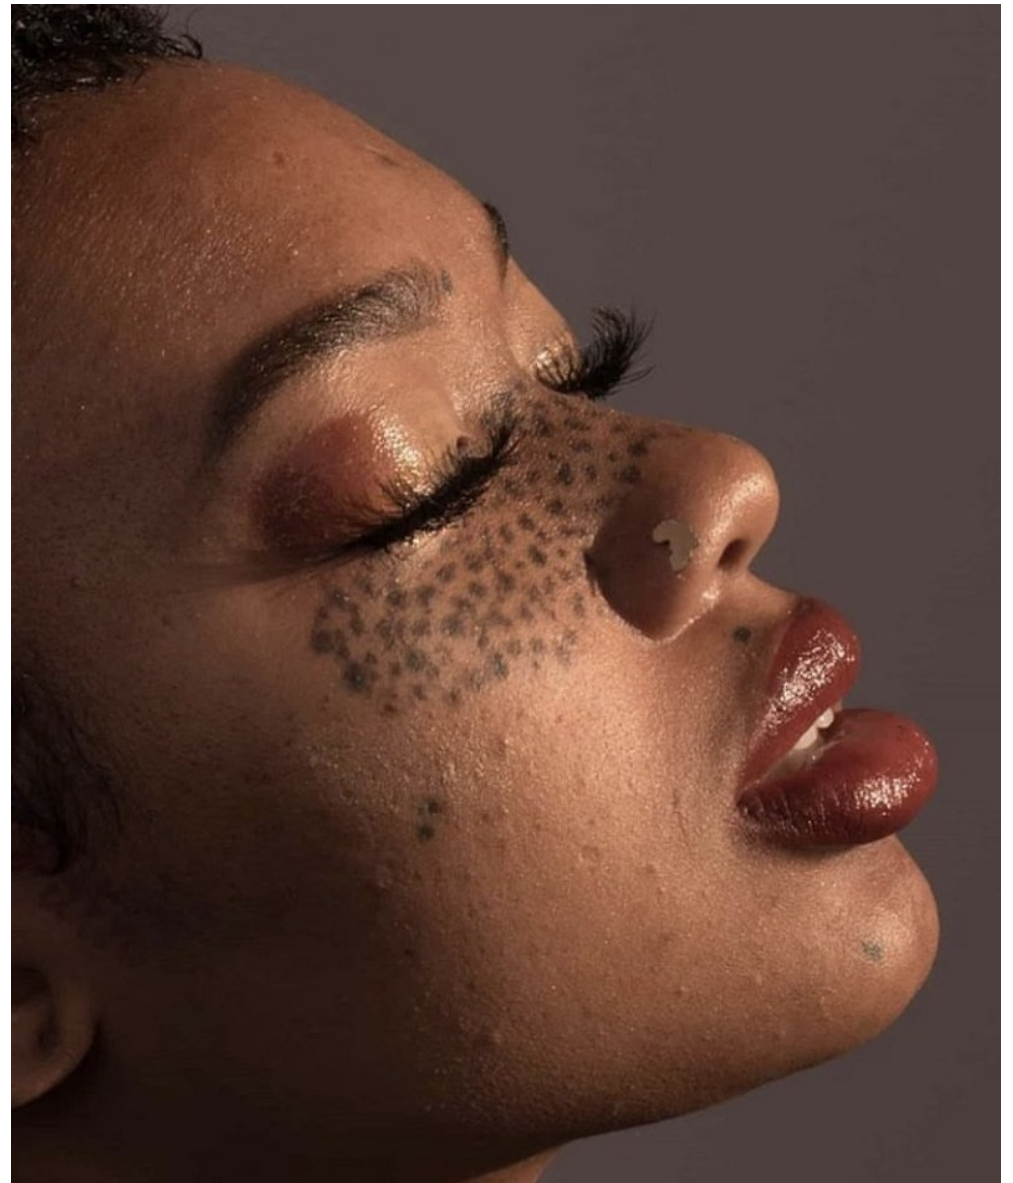

SADIE S

Height 172cm/5'7.5" Bust 107cm/42" G Waist 89cm/35" Hips 119cm/47" Dress 14-16 US Shoe 9.5 US Hair Brown Eyes Green

SADIE S

Height 172cm/5'7.5" Bust 107cm/42" G Waist 89cm/35" Hips 119cm/47" Dress 14-16 US Shoe 9.5 US Hair Brown Eyes Green

SADIE S

Height 172cm/5'7.5" Bust 107cm/42" G Waist 89cm/35" Hips 119cm/47" Dress 14-16 US Shoe 9.5 US Hair Brown Eyes Green