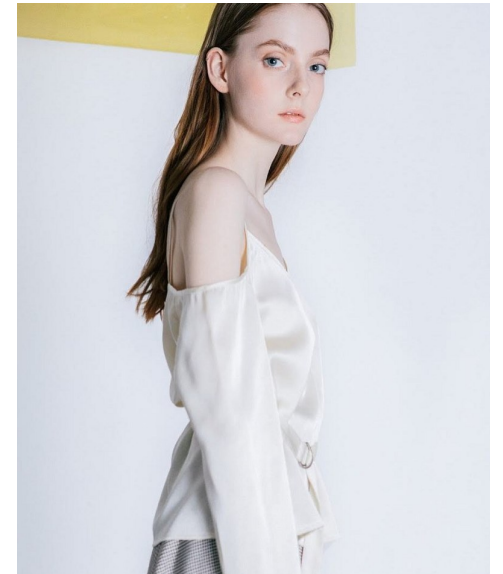

SOPHIE N

Height 170cm/5'7" Bust 79cm/31" Waist 61cm/24" Hips 89cm/35" Dress 0
US Shoe 7.5 US Hair Dark Brown Eyes Blue

BICOASTAL
MGMT

264 W 40th St, Suite 502 | NEW YORK, NY, 10018
+1 212 590 0129 | info@bicoastalmgmt.com