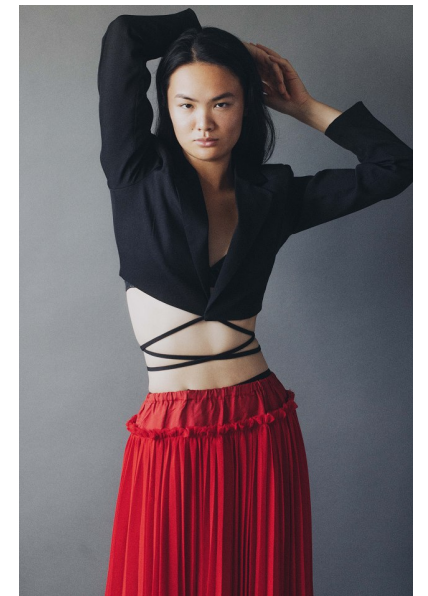

LUCIA Y

Height 176cm/5'9.5" Bust 83cm/32.5" Waist 65cm/25.5" Hips 90cm/35.5"
Dress 0-2 US Shoe 8.5 US Hair Black Eyes Black

BICOASTAL
MGMT

264 W 40th St, Suite 502 | NEW YORK, NY, 10018
+1 212 590 0129 | info@bicoastalmgmt.com