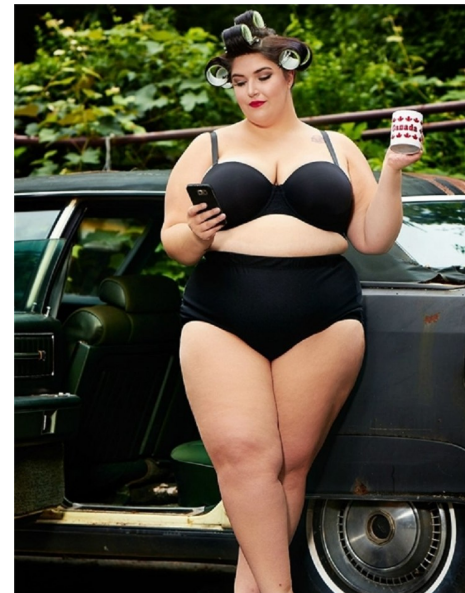

## FAITH C

Height 175cm/5'9" Bust 147cm/58" Waist 125cm/49" Hips 155cm/61"  
Dress 26 US Shoe 10 US Hair Dark Brown Eyes Brown

BICOASTAL  
MGMT

264 W 40th St, Suite 502 | NEW YORK, NY, 10018  
+1 212 590 0129 | [info@bicoastalmgmt.com](mailto:info@bicoastalmgmt.com)