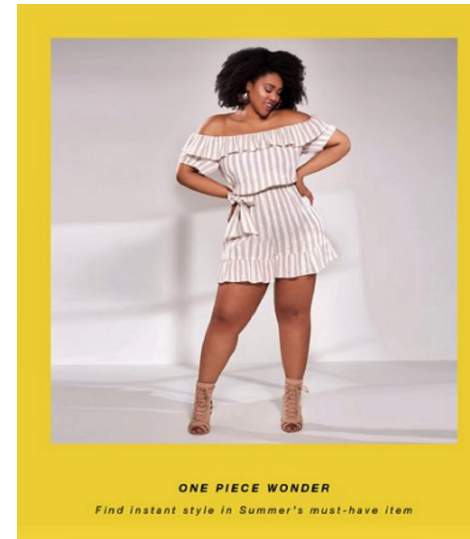

MELANIE E

Height 175cm/5'9" Bust 114cm/45" D Waist 96cm/38" Hips 134cm/53"
Dress 18 US Shoe 10 US Hair Brown Eyes Brown

BICOASTAL
MGMT

264 W 40th St, Suite 502 | NEW YORK, NY, 10018
+1 212 590 0129 | info@bicoastalmgmt.com