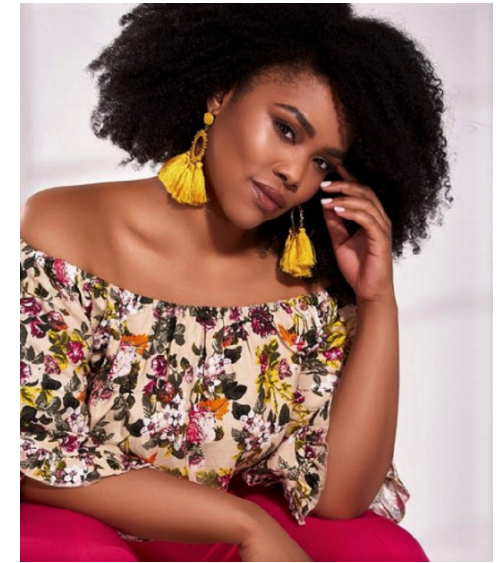

MELANIE E

Height 175cm/5'9" Bust 114cm/45" D Waist 96cm/38" Hips 134cm/53"
Dress 18 US Shoe 10 US Hair Brown Eyes Brown

BICOASTAL
MGMT

264 W 40th St, Suite 502 | NEW YORK, NY, 10018
+1 212 590 0129 | info@bicoastalmgmt.com