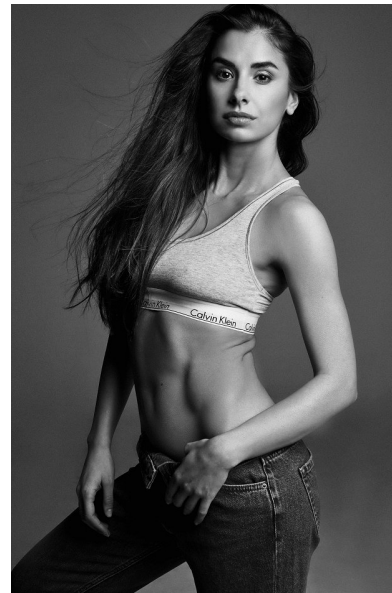

ELEONORA M

Height 175cm/5'9" Bust 86cm/34" C Waist 69cm/27" Hips 95cm/37.5"
Dress 4 US Shoe 8.5 US Hair Brown Eyes Brown

BICOASTAL
MGMT

264 W 40th St, Suite 502 | NEW YORK, NY, 10018
+1 212 590 0129 | info@bicoastalmgmt.com