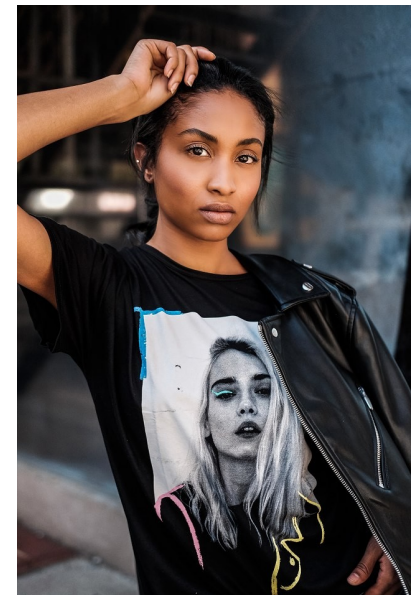

ROCCI M

Height 175cm/5'9" Bust 84cm/33" Waist 66cm/26" Hips 94cm/37" Dress 2
US Shoe 9 US Hair Dark Brown Eyes Brown

BICOASTAL MGMT

264 W 40th St, Suite 502 | NEW YORK, NY, 10018
+1 212 590 0129 | info@bicoastalmgmt.com