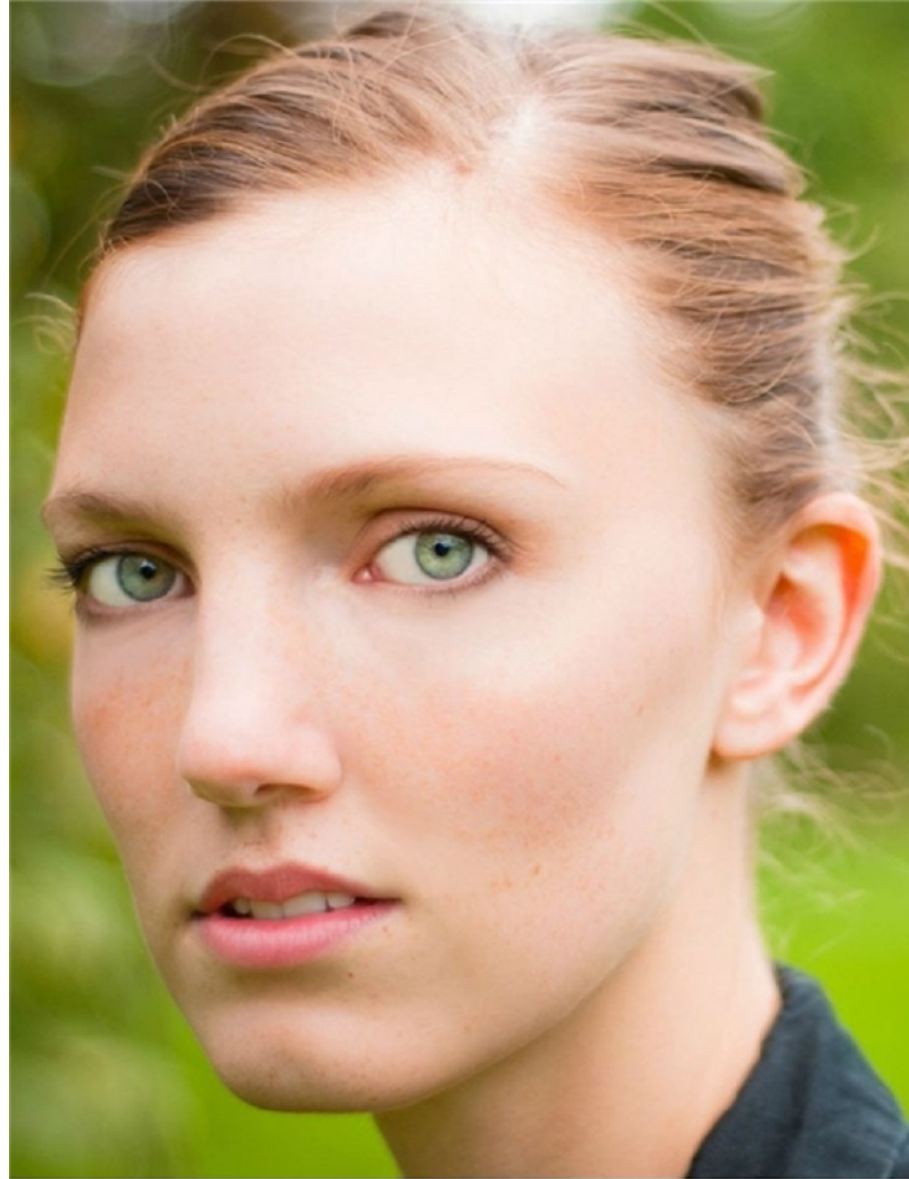

**ALAINA F**

Height 178cm/5'10" Bust 86cm/34" Waist 69cm/27" Hips 94cm/37" Dress 4 US Shoe 10 US Hair Light Brown Eyes Blue/Green

**ALAINA F**

Height 178cm/5'10" Bust 86cm/34" Waist 69cm/27" Hips 94cm/37" Dress 4 US Shoe 10 US Hair Light Brown Eyes Blue/Green