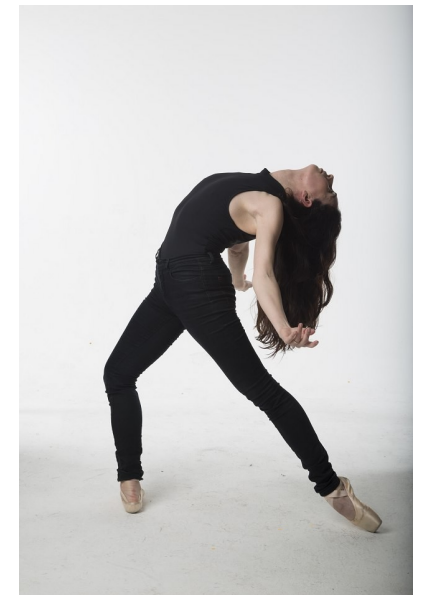

JANNA D

Height 173cm/5'8" Dress 4 US Shoe 9 US Hair Dark Brown Eyes Hazel

BICOASTAL
MGMT

264 W 40th St, Suite 502 | NEW YORK, NY, 10018
+1 212 590 0129 | info@bicoastalmgmt.com