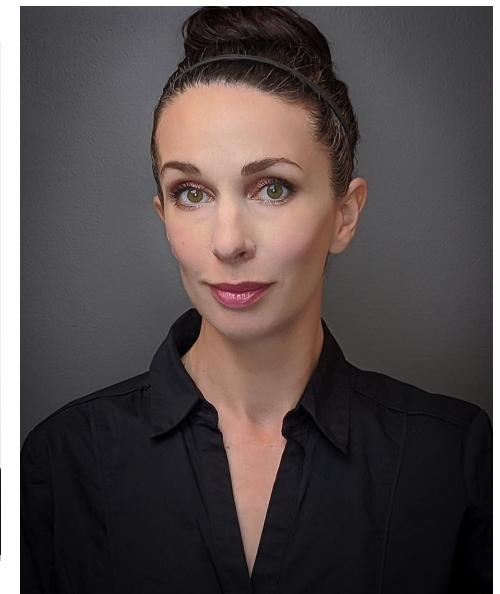

JANNA D

Height 173cm/5'8" Dress 4 US Shoe 9 US Hair Dark Brown Eyes Hazel

BICOASTAL
MGMT

264 W 40th St, Suite 502 | NEW YORK, NY, 10018
+1 212 590 0129 | info@bicoastalmgmt.com