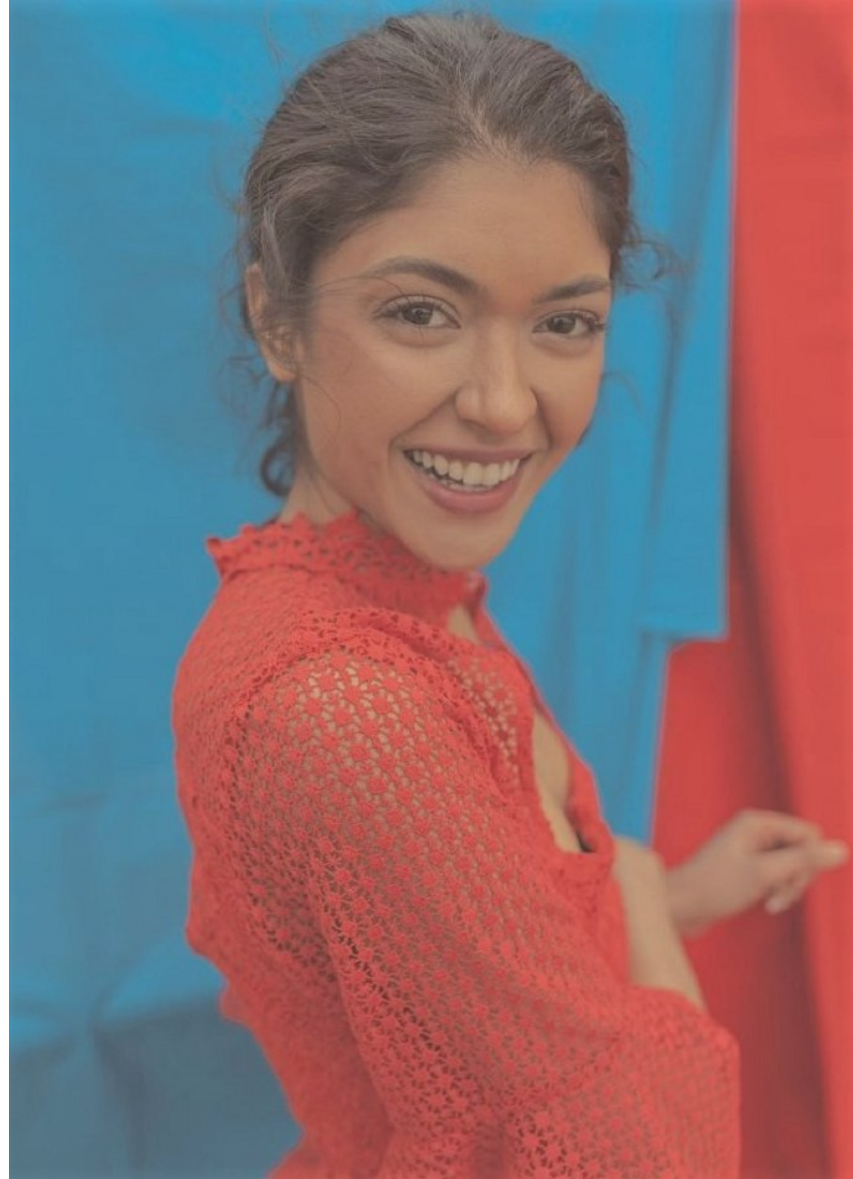

**BICOASTAL**  
**MGMT**

**JAHNVI C**

Height 170cm/5'7" Dress 2 US Shoe 8 US Hair Brown Eyes Brown

**JAHNVI C**

Height 170cm/5'7" Dress 2 US Shoe 8 US Hair Brown Eyes Brown

**JAHNVI C**

Height 170cm/5'7" Dress 2 US Shoe 8 US Hair Brown Eyes Brown

**JAHNVI C**

Height 170cm/5'7" Dress 2 US Shoe 8 US Hair Brown Eyes Brown