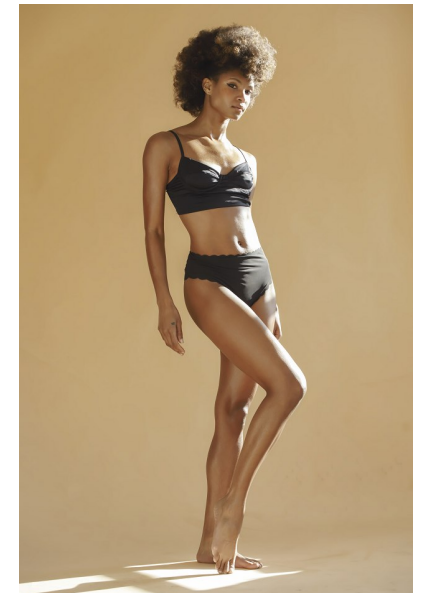

JANINE T

Height 180cm/5'11" Bust 80cm/31.5" B Waist 64cm/25" Hips 86cm/34"
Dress 2 US Shoe 9 US Hair Black Eyes Brown

BICOASTAL
MGMT

264 W 40th St, Suite 502 | NEW YORK, NY, 10018
+1 212 590 0129 | info@bicoastalmgmt.com