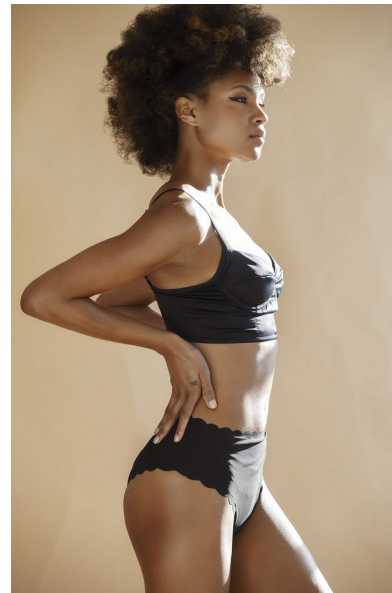

JANINE T

Height 180cm/5'11" Bust 80cm/31.5" B Waist 64cm/25" Hips 86cm/34"
Dress 2 US Shoe 9 US Hair Black Eyes Brown

BICOASTAL
MGMT

264 W 40th St, Suite 502 | NEW YORK, NY, 10018
+1 212 590 0129 | info@bicoastalmgmt.com