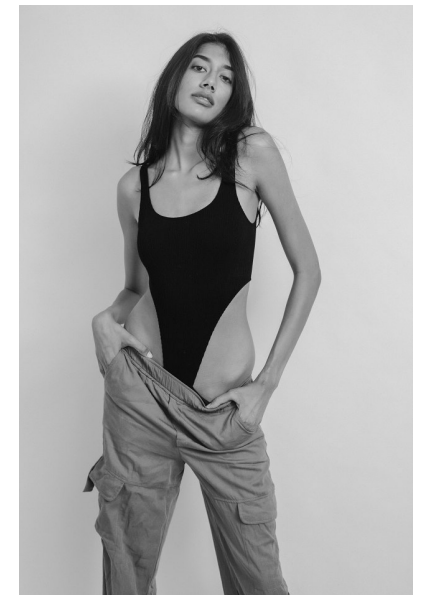

## ANANYA S

Height 180cm/5'11" Bust 79cm/31" A Waist 63cm/25" Hips 90cm/35.5"  
Dress 0-2 US Shoe 10 US Hair Brown Eyes Brown

BICOASTAL  
MGMT

264 W 40th St, Suite 502 | NEW YORK, NY, 10018  
+1 212 590 0129 | [info@bicoastalmgmt.com](mailto:info@bicoastalmgmt.com)