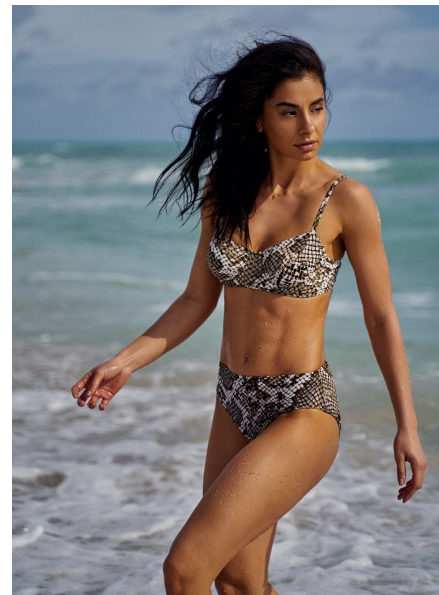

ELEONORA M

Height 174cm/5'8.5" Bust 86cm/34" D Waist 68cm/26.5" Hips 92cm/36"
Dress 4 US Shoe 8.5 US Hair Brown Eyes Brown

BICOASTAL
MGMT

264 W 40th St, Suite 502 | NEW YORK, NY, 10018
+1 212 590 0129 | info@bicoastalmgmt.com