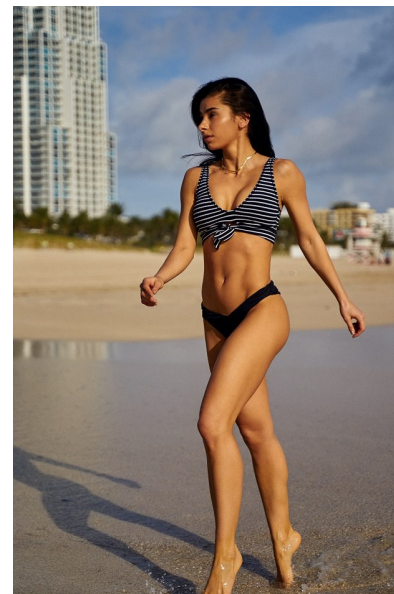

ELEONORA M

Height 174cm/5'8.5" Bust 86cm/34" D Waist 68cm/26.5" Hips 92cm/36"
Dress 4 US Shoe 8.5 US Hair Brown Eyes Brown

BICOASTAL
MGMT

264 W 40th St, Suite 502 | NEW YORK, NY, 10018
+1 212 590 0129 | info@bicoastalmgmt.com