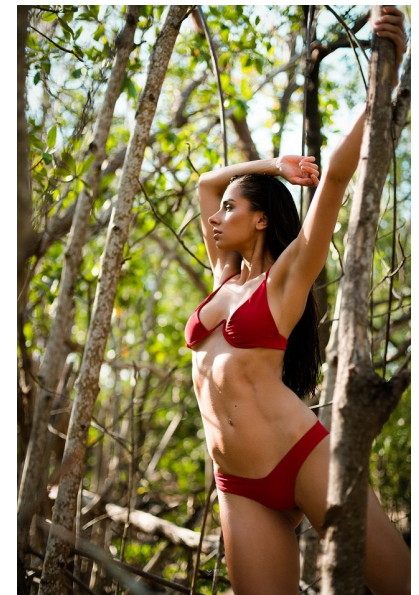

ELEONORA M

Height 174cm/5'8.5" Bust 86cm/34" D Waist 68cm/26.5" Hips 92cm/36"
Dress 4 US Shoe 8.5 US Hair Brown Eyes Brown

BICOASTAL
MGMT

264 W 40th St, Suite 502 | NEW YORK, NY, 10018
+1 212 590 0129 | info@bicoastalmgmt.com