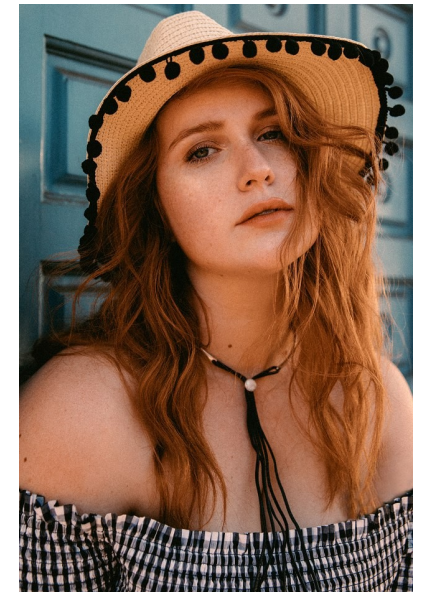

RYN H

Height 175cm/5'9" Dress 14 US Shoe 9 US Hair Red Eyes Blue

**BICOASTAL
MGMT**

264 W 40th St, Suite 502 | NEW YORK, NY, 10018
+1 212 590 0129 | info@bicoastalmgmt.com