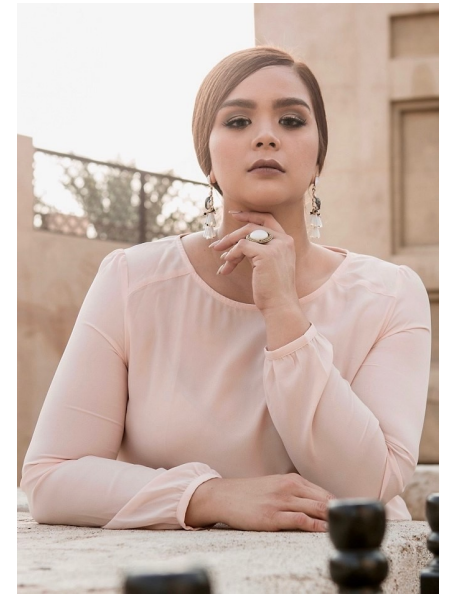

KAT G

Height 175cm/5'9" Bust 109cm/43" Waist 87cm/34.5" Hips 109cm/43"
Dress 12 US Shoe 8.5 US Hair Dark Brown Eyes Brown

BICOASTAL
MGMT

264 W 40th St, Suite 502 | NEW YORK, NY, 10018
+1 212 590 0129 | info@bicoastalmgmt.com