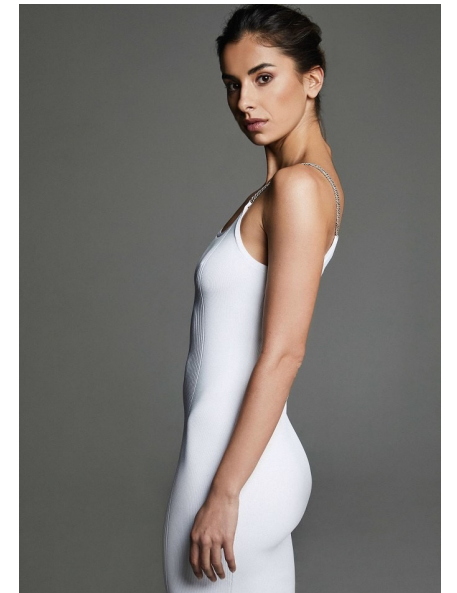

ELEONORA M

Height 175cm/5'9" Bust 86cm/34" C Waist 69cm/27" Hips 95cm/37.5"
Dress 4 US Shoe 8.5 US Hair Brown Eyes Brown

BICOASTAL
MGMT

264 W 40th St, Suite 502 | NEW YORK, NY, 10018
+1 212 590 0129 | info@bicoastalmgmt.com