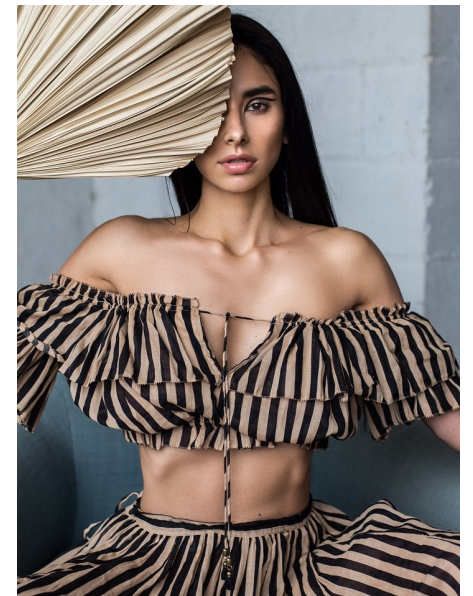

ELEONORA M

Height 175cm/5'9" Bust 86cm/34" C Waist 69cm/27" Hips 95cm/37.5"
Dress 4 US Shoe 8.5 US Hair Brown Eyes Brown

BICOASTAL
MGMT

264 W 40th St, Suite 502 | NEW YORK, NY, 10018
+1 212 590 0129 | info@bicoastalmgmt.com