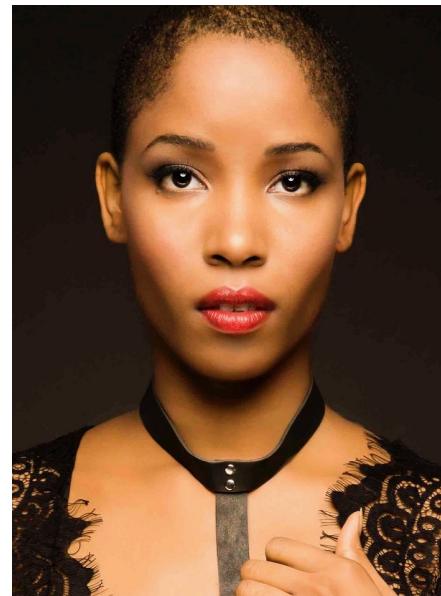

SON C

Height 175cm/5'9" Bust 86cm/34" Waist 70cm/27.5" Hips 96cm/38"
Dress 4-6 US Shoe 10.5 US Hair Dark Brown Eyes Brown

BICOASTAL
MGMT

264 W 40th St, Suite 502 | NEW YORK, NY, 10018
+1 212 590 0129 | info@bicoastalmgmt.com