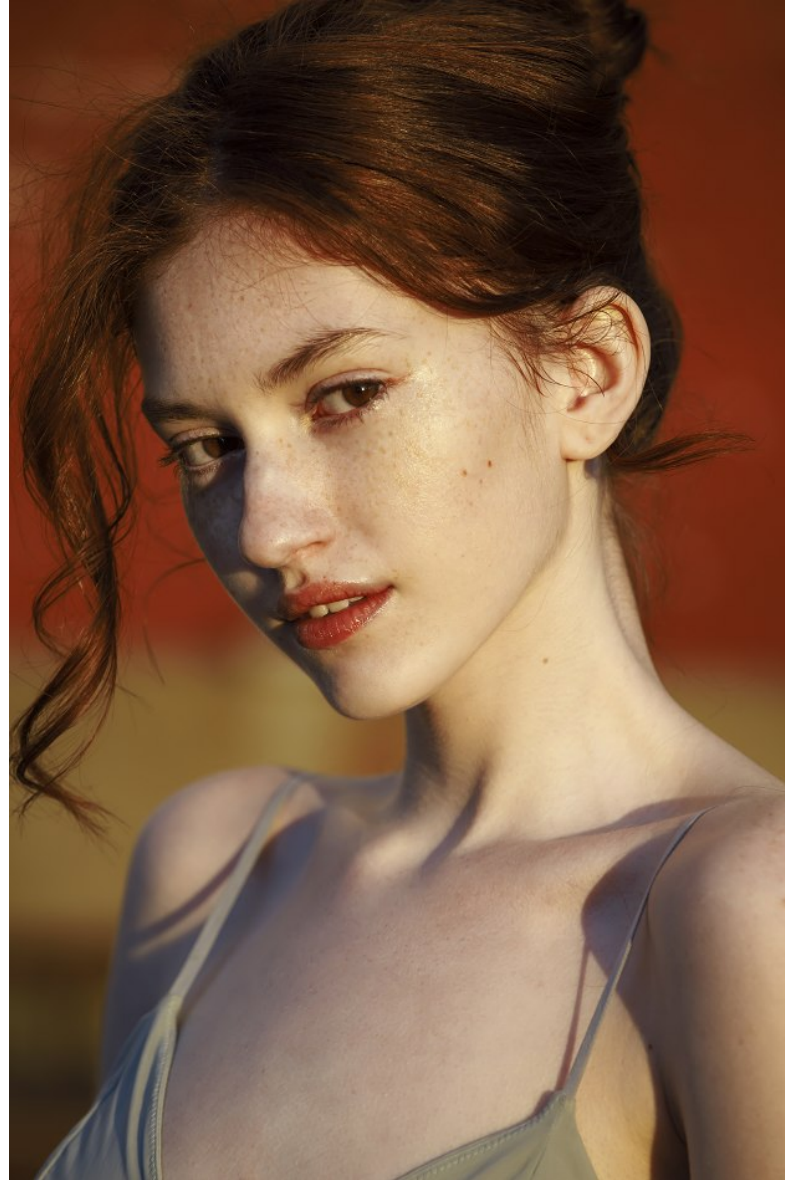

BICOASTAL
MGMT

TAYLOR S

Height 168cm/5'6" Bust 81cm/32" Waist 64cm/25" Hips 89cm/35" Dress 0-2 US Shoe 8.5 US Hair Red Eyes Brown

TAYLOR S

Height 168cm/5'6" Bust 81cm/32" Waist 64cm/25" Hips 89cm/35" Dress 0-2 US Shoe 8.5 US Hair Red Eyes Brown

TAYLOR S

Height 168cm/5'6" Bust 81cm/32" Waist 64cm/25" Hips 89cm/35" Dress 0-2 US Shoe 8.5 US Hair Red Eyes Brown

TAYLOR S

Height 168cm/5'6" Bust 81cm/32" Waist 64cm/25" Hips 89cm/35" Dress 0-2 US Shoe 8.5 US Hair Red Eyes Brown