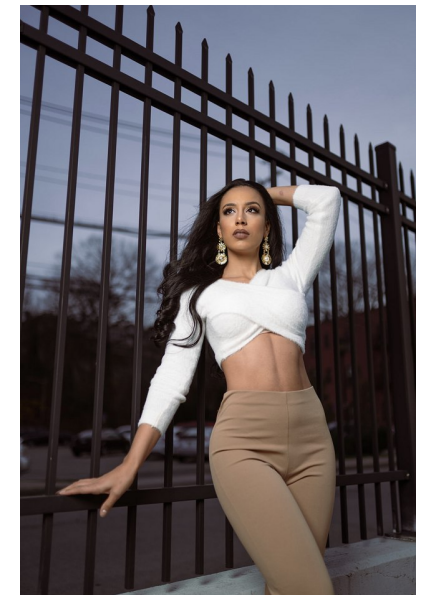

KARIBEL P

Height 175cm/5'9" Bust 86cm/34" Waist 62cm/24.5" Hips 96cm/38" Dress 4
US Hair Black Eyes Brown

BICOASTAL
MGMT

264 W 40th St, Suite 502 | NEW YORK, NY, 10018
+1 212 590 0129 | info@bicoastalmgmt.com