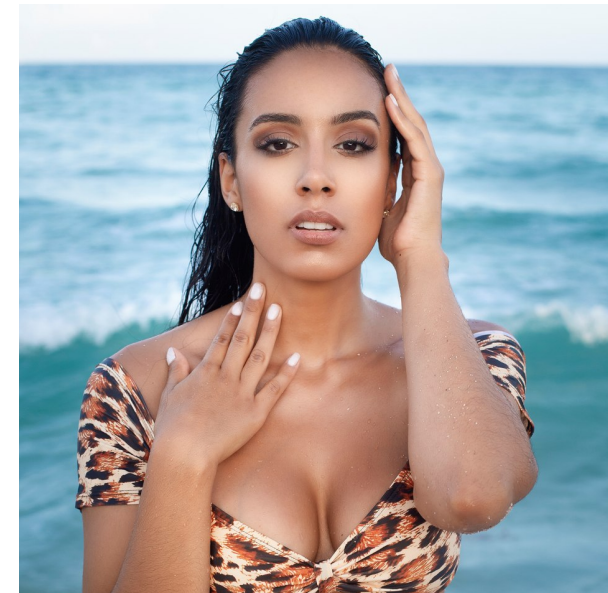

KARIBEL P

Height 175cm/5'9" Bust 86cm/34" Waist 62cm/24.5" Hips 96cm/38" Dress 4
US Hair Black Eyes Brown

BICOASTAL
MGMT

264 W 40th St, Suite 502 | NEW YORK, NY, 10018
+1 212 590 0129 | info@bicoastalmgmt.com