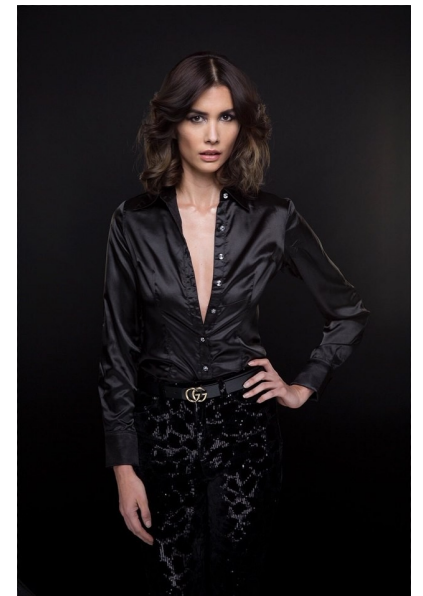

CINDY H

Height 178cm/5'10" Dress 2 US Shoe 9 US Hair Brown Eyes Brown

BICOASTAL
MGMT

264 W 40th St, Suite 502 | NEW YORK, NY, 10018
+1 212 590 0129 | info@bicoastalmgmt.com