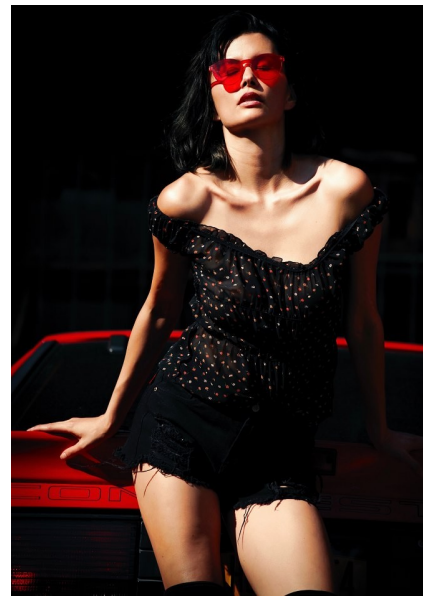

CINDY H

Height 178cm/5'10" Dress 2 US Shoe 9 US Hair Brown Eyes Brown

BICOASTAL
MGMT

264 W 40th St, Suite 502 | NEW YORK, NY, 10018
+1 212 590 0129 | info@bicoastalmgmt.com