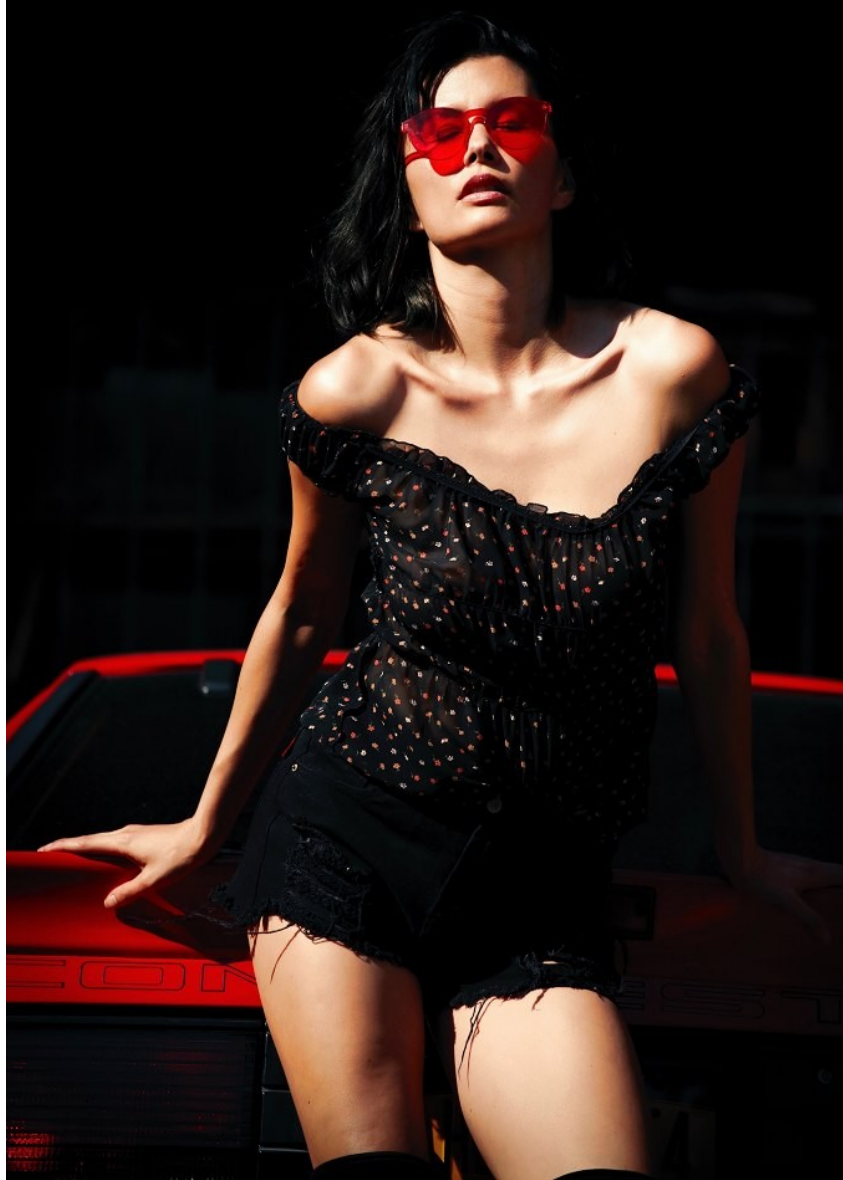

CINDY H

Height 178cm/5'10" Dress 2 US Shoe 9 US Hair Brown Eyes Brown

CINDY H

Height 178cm/5'10" Dress 2 US Shoe 9 US Hair Brown Eyes Brown

CINDY H

Height 178cm/5'10" Dress 2 US Shoe 9 US Hair Brown Eyes Brown