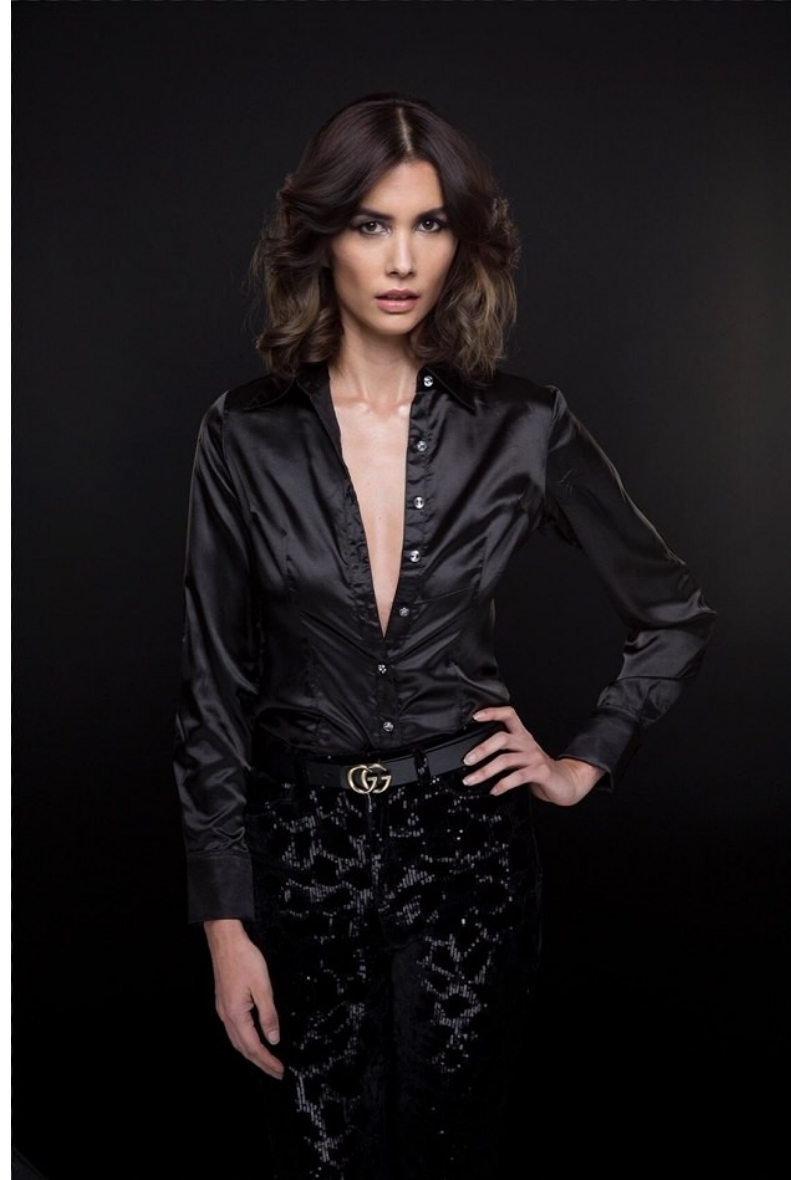

CINDY H

Height 178cm/5'10" Dress 2 US Shoe 9 US Hair Brown Eyes Brown

CINDY H

Height 178cm/5'10" Dress 2 US Shoe 9 US Hair Brown Eyes Brown

CINDY H

Height 178cm/5'10" Dress 2 US Shoe 9 US Hair Brown Eyes Brown