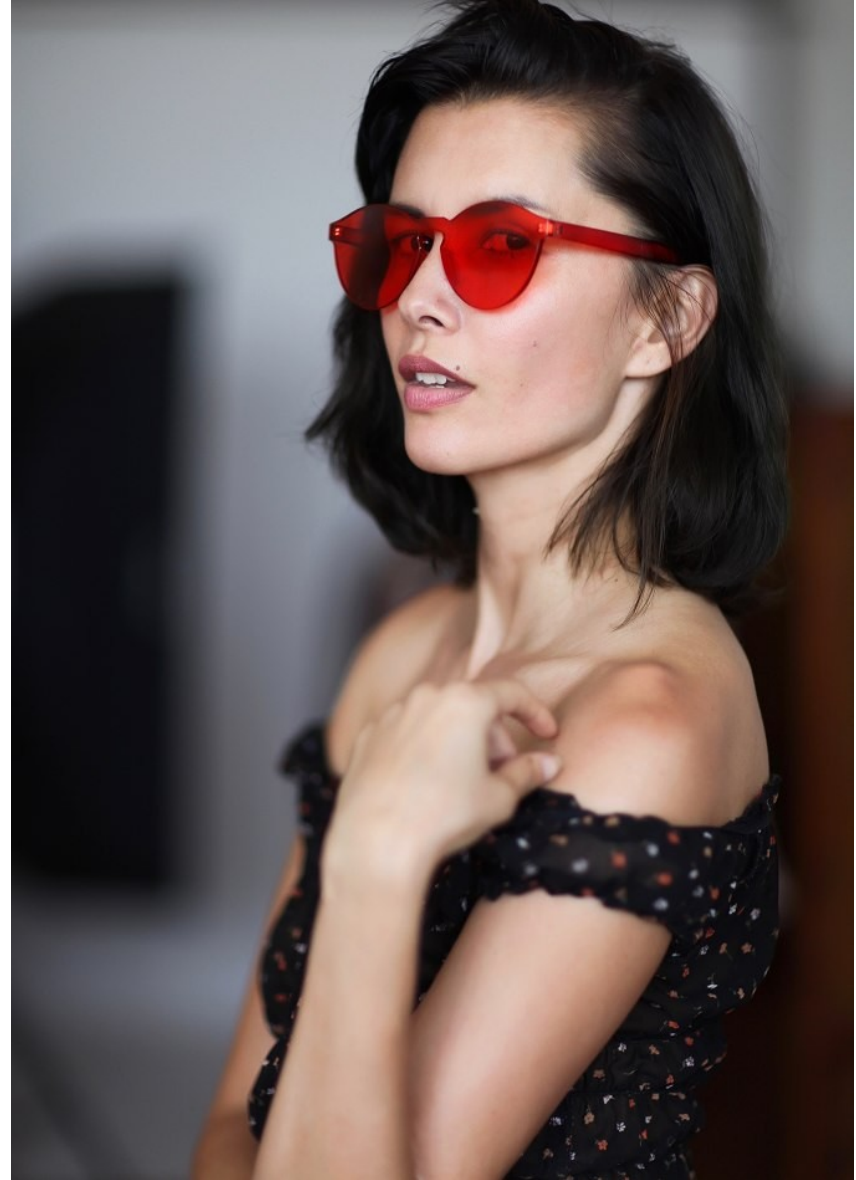

CINDY H

Height 178cm/5'10" Dress 2 US Shoe 9 US Hair Brown Eyes Brown