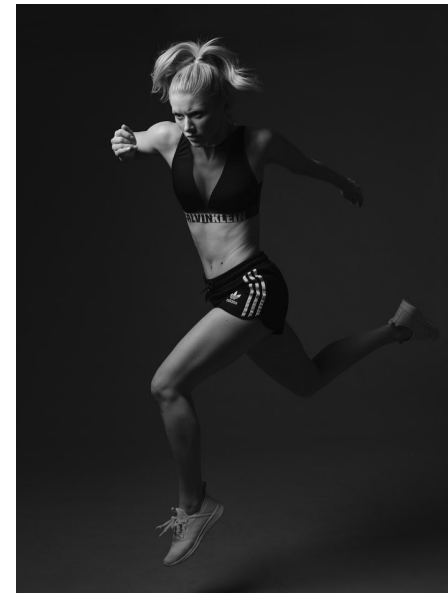

ALENA S

Height 175cm/5'9" Bust 81cm/32" B Waist 61cm/24" Hips 86cm/34" Dress 2
US Shoe 7.5 US Hair Blonde Eyes Blue

KICKBOXING
SCUBA DIVING
SNOWBOARDING
TENNIS
WAKEBOARDING
WATER SKIING

BICOASTAL
MGMT

264 W 40th St, Suite 502 | NEW YORK, NY, 10018
+1 212 590 0129 | info@bicoastalmgmt.com