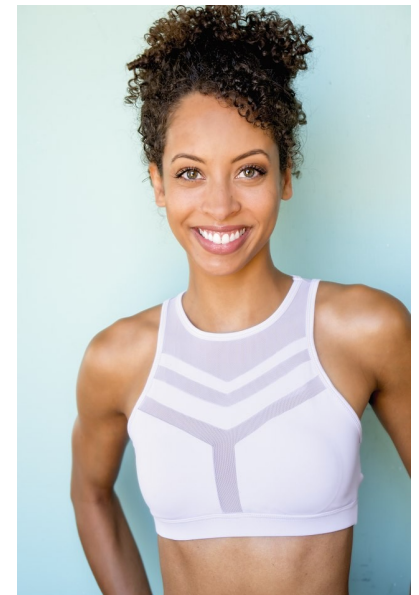

**ASHLEY N**

Height 173cm/5'8" Bust 86cm/34" Waist 63cm/25" Hips 89cm/35" Dress 2  
US Shoe 7.5 US Hair Dark Brown Eyes Hazel

AERIAL SKILLS  
BALLET  
RUNNING  
TENNIS  
YOGA

**BICOASTAL**  
MGMT

264 W 40th St, Suite 502 | NEW YORK, NY, 10018  
+1 212 590 0129 | [info@bicoastalmgmt.com](mailto:info@bicoastalmgmt.com)