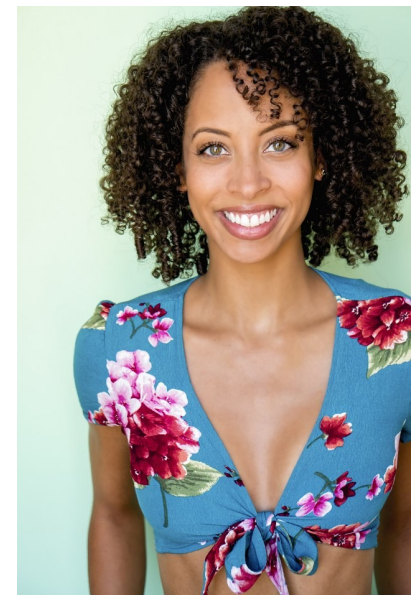

**ASHLEY N**

Height 173cm/5'8" Bust 86cm/34" Waist 63cm/25" Hips 89cm/35" Dress 2  
US Shoe 7.5 US Hair Dark Brown Eyes Hazel

AERIAL SKILLS  
BALLET  
RUNNING  
TENNIS  
YOGA

**BICOASTAL**  
MGMT

264 W 40th St, Suite 502 | NEW YORK, NY, 10018  
+1 212 590 0129 | [info@bicoastalmgmt.com](mailto:info@bicoastalmgmt.com)