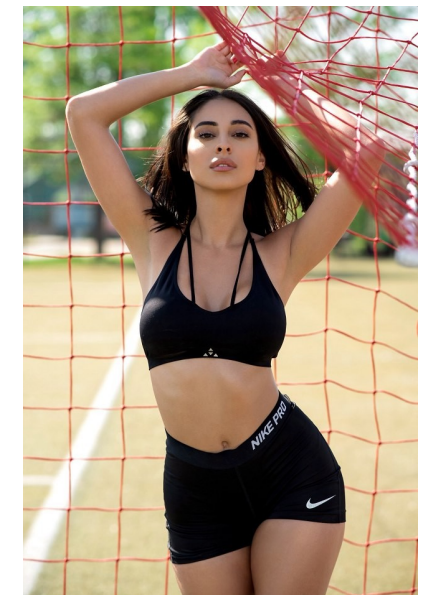

KIARA G

Height 170cm/5'7" Bust 86cm/34" D Waist 66cm/26" Hips 96cm/38"
Dress 4-6 US Shoe 7 US Hair Dark Brown Eyes Brown

BOXING
CHEERLEADING
HIKING
RUNNING
SKATING
SURFING
SOCCER ADVANCED
TENNIS
YOGA ADVANCED