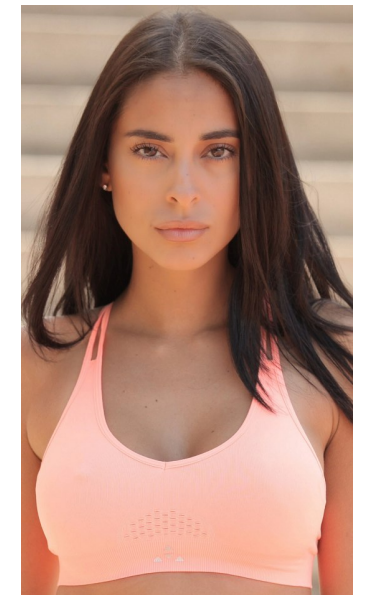

KIARA G

Height 170cm/5'7" Bust 86cm/34" D Waist 66cm/26" Hips 96cm/38"
Dress 4-6 US Shoe 7 US Hair Dark Brown Eyes Brown

BOXING
CHEERLEADING
HIKING
RUNNING
SKATING
SURFING
SOCCER ADVANCED
TENNIS
YOGA ADVANCED