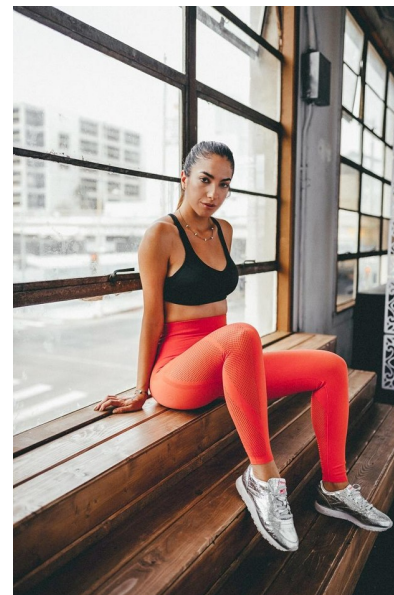

MARY C

Height 172cm/5'7.5" Bust 92cm/36" Waist 74cm/29" Hips 99cm/39" Dress 6
US Shoe 8.5 US Hair Brown Eyes Brown

BICOASTAL
MGMT

264 W 40th St, Suite 502 | NEW YORK, NY, 10018
+1 212 590 0129 | info@bicoastalmgmt.com