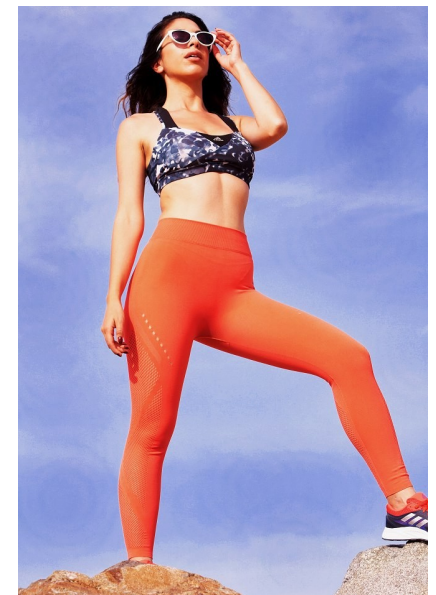

MARY C

Height 172cm/5'7.5" Bust 92cm/36" Waist 74cm/29" Hips 99cm/39" Dress 6
US Shoe 8.5 US Hair Brown Eyes Brown

BICOASTAL
MGMT

264 W 40th St, Suite 502 | NEW YORK, NY, 10018
+1 212 590 0129 | info@bicoastalmgmt.com