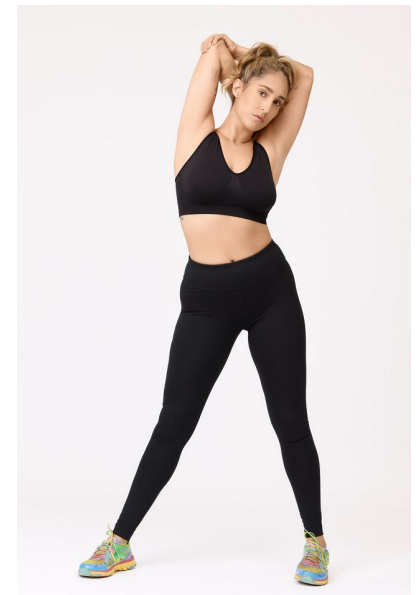

BIKE RIDING
SKATEBOARDING
SWIMMING
YOGA/PILATES

RUBY Y

Height 170cm/5'7" Bust 91cm/36" Waist 71cm/28" Hips 97cm/38" Dress 6
US Shoe 7 US Hair Dark Blonde Eyes Brown

BICOASTAL
MGMT

264 W 40th St, Suite 502 | NEW YORK, NY, 10018
+1 212 590 0129 | info@bicoastalmgmt.com