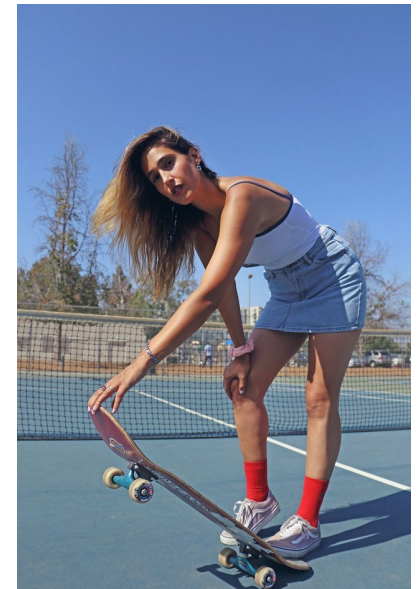

BIKE RIDING
SKATEBOARDING
SWIMMING
YOGA/PILATES

RUBY Y

Height 170cm/5'7" Bust 91cm/36" Waist 71cm/28" Hips 97cm/38" Dress 6
US Shoe 7 US Hair Dark Blonde Eyes Brown

BICOASTAL
MGMT

264 W 40th St, Suite 502 | NEW YORK, NY, 10018
+1 212 590 0129 | info@bicoastalmgmt.com