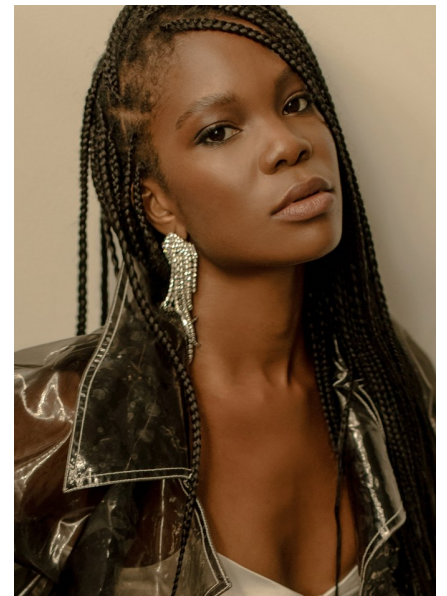

KAMRY J

Height 175cm/5'9" Bust 81cm/32" B Waist 64cm/25" Hips 92cm/36" Dress 2
US Shoe 9 US Hair Black Eyes Brown

HIP HOP
YOGA
AERIAL
ROLLER SKATING

BICOASTAL
MGMT

264 W 40th St, Suite 502 | NEW YORK, NY, 10018
+1 212 590 0129 | info@bicoastalmgmt.com