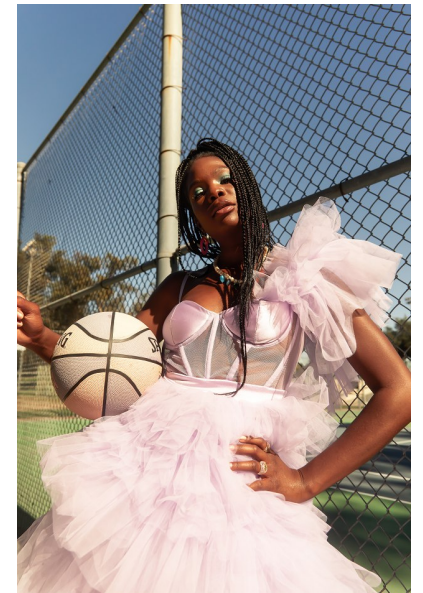

KAMRY J

Height 175cm/5'9" Bust 81cm/32" B Waist 64cm/25" Hips 92cm/36" Dress 2
US Shoe 9 US Hair Black Eyes Brown

HIP HOP
YOGA
AERIAL
ROLLER SKATING

BICOASTAL
MGMT

264 W 40th St, Suite 502 | NEW YORK, NY, 10018
+1 212 590 0129 | info@bicoastalmgmt.com