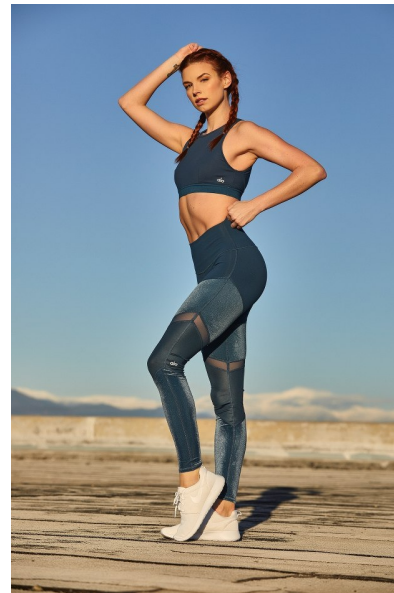

BRITTANY M

Height 168cm/5'6" Bust 81cm/32" B Waist 63cm/25" Hips 64cm/25" Dress 2
US Shoe 7.5 US Hair Auburn Eyes Green

DANCE: BALLET,
JAZZ, HIP HOP,
MODERN, HEELS
SWIMMING
SNOWBOARDING
HIKING
CLIMBING
KAYAKING
AEROBICS
BARRE