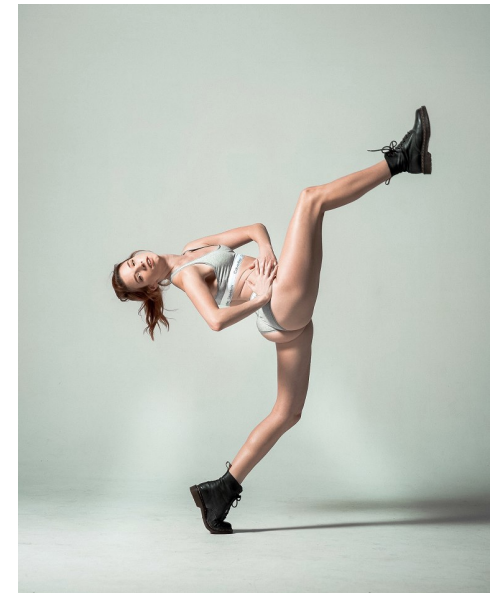

BRITTANY M

Height 168cm/5'6" Bust 81cm/32" B Waist 63cm/25" Hips 64cm/25" Dress 2
US Shoe 7.5 US Hair Auburn Eyes Green

DANCE: BALLET,
JAZZ, HIP HOP,
MODERN, HEELS
SWIMMING
SNOWBOARDING
HIKING
CLIMBING
KAYAKING
AEROBICS
BARRE