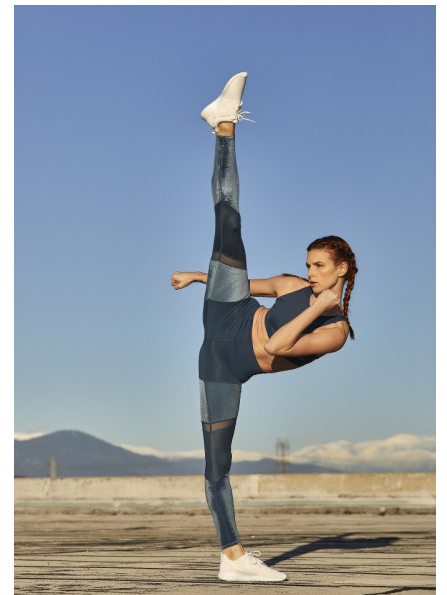

BRITTANY M

Height 168cm/5'6" Bust 81cm/32" B Waist 63cm/25" Hips 64cm/25" Dress 2
US Shoe 7.5 US Hair Auburn Eyes Green

DANCE: BALLET,
JAZZ, HIP HOP,
MODERN, HEELS
SWIMMING
SNOWBOARDING
HIKING
CLIMBING
KAYAKING
AEROBICS
BARRE