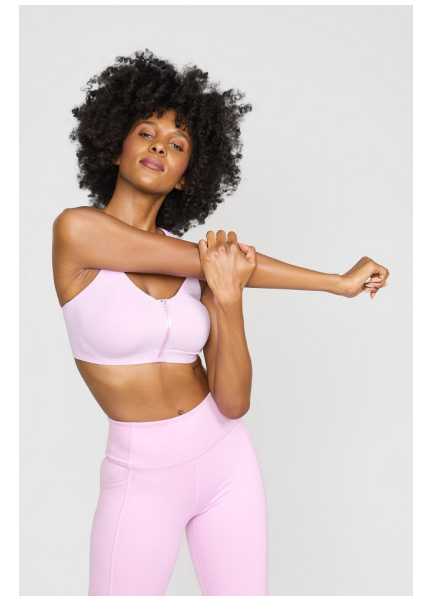

## DREW D

Height 173cm/5'8" Bust 85cm/33.5" DDD Waist 66cm/26" Hips 94cm/37"  
Dress 4 US Shoe 11 US Hair Brown Eyes Brown

BICOASTAL  
MGMT

264 W 40th St, Suite 502 | NEW YORK, NY, 10018  
+1 212 590 0129 | [info@bicoastalmgmt.com](mailto:info@bicoastalmgmt.com)