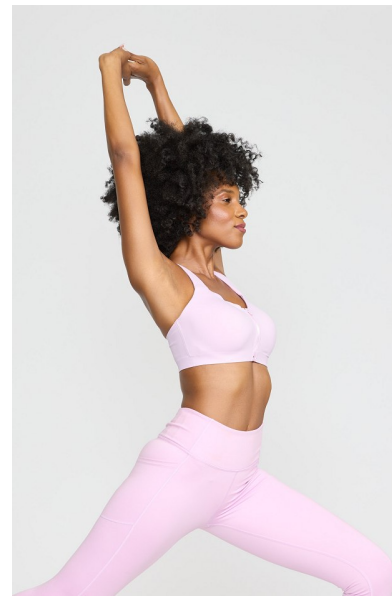

## DREW D

Height 173cm/5'8" Bust 85cm/33.5" DDD Waist 66cm/26" Hips 94cm/37"  
Dress 4 US Shoe 11 US Hair Brown Eyes Brown

BICOASTAL  
MGMT

264 W 40th St, Suite 502 | NEW YORK, NY, 10018  
+1 212 590 0129 | [info@bicoastalmgmt.com](mailto:info@bicoastalmgmt.com)