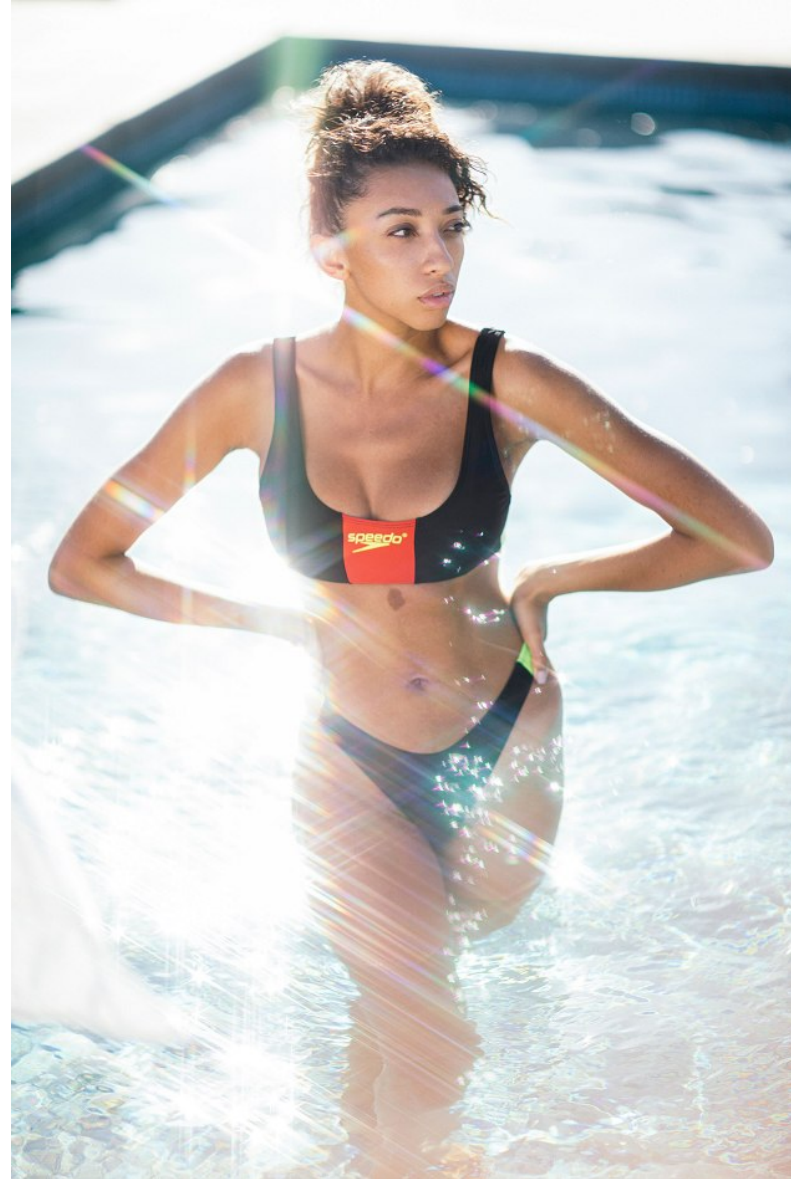

SYDNEY H

Height 178cm/5'10" Bust 84cm/33" Waist 63cm/25" Hips 89cm/35" Dress 0-2 US Shoe 8 US Hair Dark Brown Eyes Brown

SYDNEY H

Height 178cm/5'10" Bust 84cm/33" Waist 63cm/25" Hips 89cm/35" Dress 0-2 US Shoe 8 US Hair Dark Brown Eyes Brown